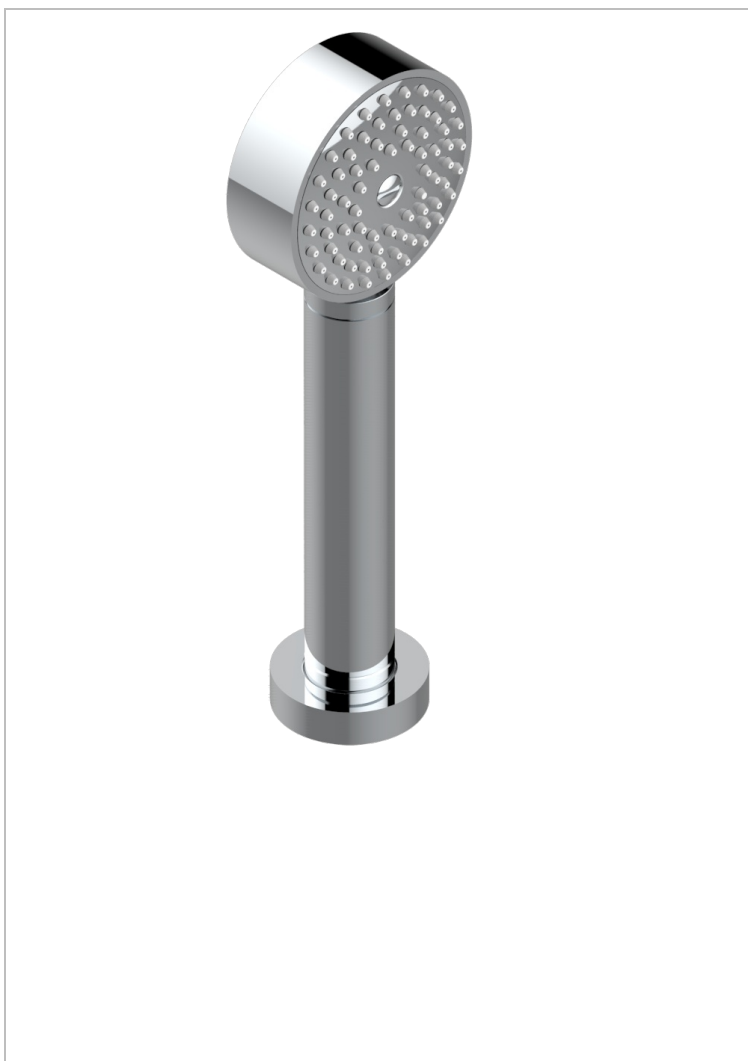

METAMORPHOSE, BLACK CERAMIC

G6D-60A

Deck mounted hand shower, with hose

CHARACTERISTIC

- Métamorphose, black ceramic
- Deck mounted hand shower, with hose

TECHNICAL SPECS

- Recommandé : 3 bars (max. 5 bars) - Advised : 43,5 psi (max. 72 psi)
- 9,5 l/min à 3 bars (2.5 gpm at 43.5 psi)

AVAILABLE FINITIONS

Black nickel - D24
Blush PVD - H62
Brass color PVD - H49
Brown bronze color PVD - F33
Chrome polished - A02
Chrome polished / gold polished - G02

Copper antique matt, coated - H07
Gold color PVD - H52
Gold mat - F07
Gold polished - F01
Gold satiney - F03
Graphite PVD - H64

Light coated bronze - D01
Matt Umber PVD - H67
Matt blush PVD - H60
Matt brass color PVD - H50
Matt brown bronze color PVD - F34
Matt chrome (American satin) - C02

Matt gold color PVD - H53
Matt graphite PVD - H65
Matt nickel (American satin) - C01
Matt nickel color PVD - H56
Nickel antique / Sovereign - H28
Nickel color PVD - H55

Nickel polished - B01
Rose Gold - F27
Satin chrome - C03
Silver polished, antique - H03
Silver rhodium - F18
Soft gold - F30