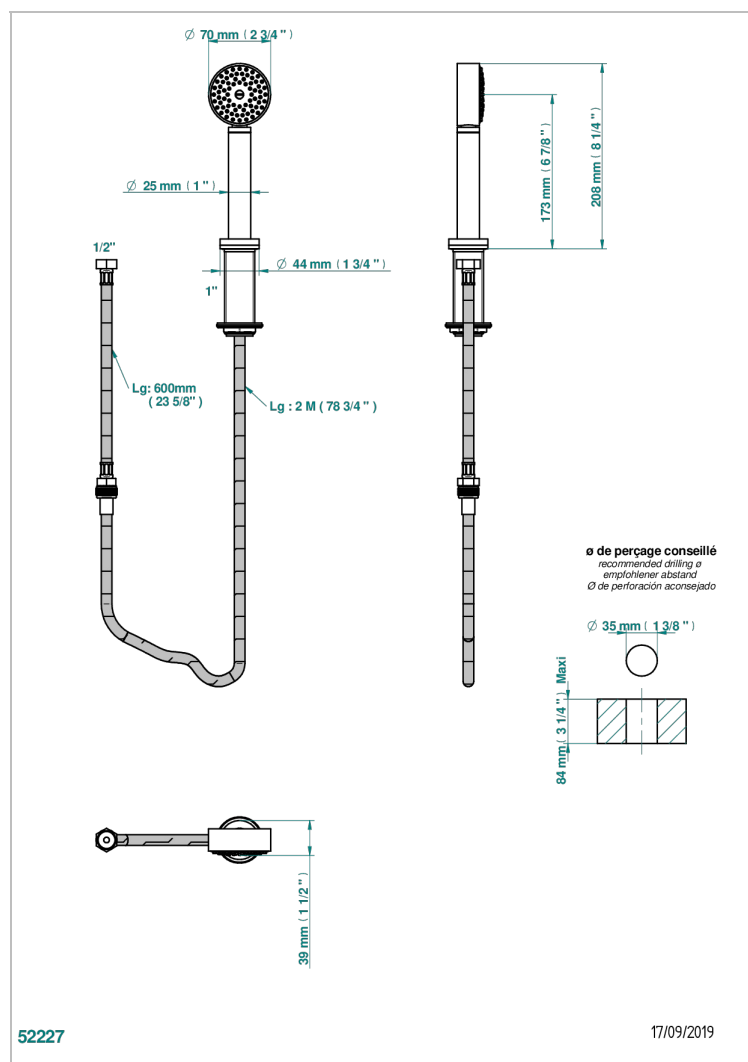

METAMORPHOSE, BLACK CERAMIC

G6D-60A

Deck mounted hand shower, with hose

CHARACTERISTIC

- Métamorphose, black ceramic
- Deck mounted hand shower, with hose

TECHNICAL SPECS

- Recommandé : 3 bars (max. 5 bars) - Advised : 43,5 psi (max. 72 psi)
- 9,5 l/min à 3 bars (2.5 gpm at 43.5 psi)

AVAILABLE FINITIONS

Black nickel - D24
Blush PVD - H62
Brass color PVD - H49
Brown bronze color PVD - F33
Chrome polished - A02
Chrome polished / gold polished - G02

Copper antique matt, coated - H07
Gold color PVD - H52
Gold mat - F07
Gold polished - F01
Gold satiney - F03
Graphite PVD - H64