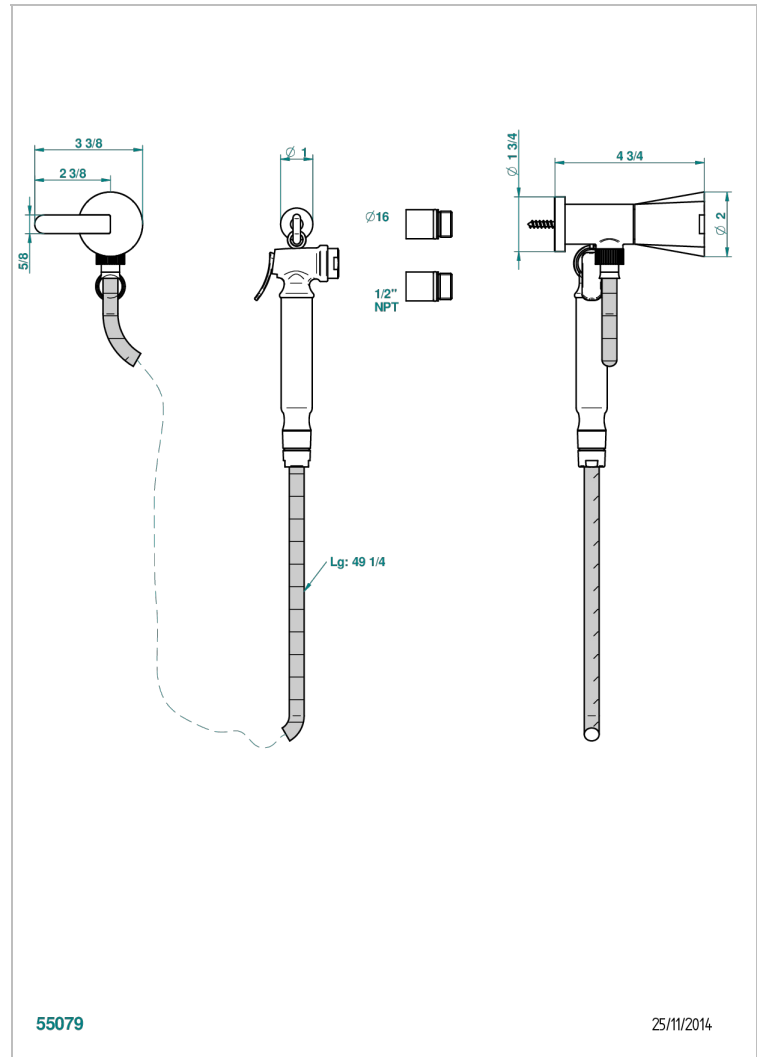

METAMORPHOSE, BLACK CERAMIC

G6D-5840/8US

Handheld spray bidet with hose, elbow and hook

THG[®]
PARIS

CHARACTERISTIC

- Métamorphose, black ceramic
- Handheld spray bidet with hose, elbow and hook

TECHNICAL SPECS

- Recommandé : 3 bars (max. 5 bars) - Advised : 43,5 psi (max. 72 psi)
- 9,5 l/min à 3 bars (2.5 gpm at 43.5 psi)

AVAILABLE FINITIONS

- Chrome polished - A02
- Chrome polished / gold polished - G02
- Gold polished - F01
- Nickel polished - B01