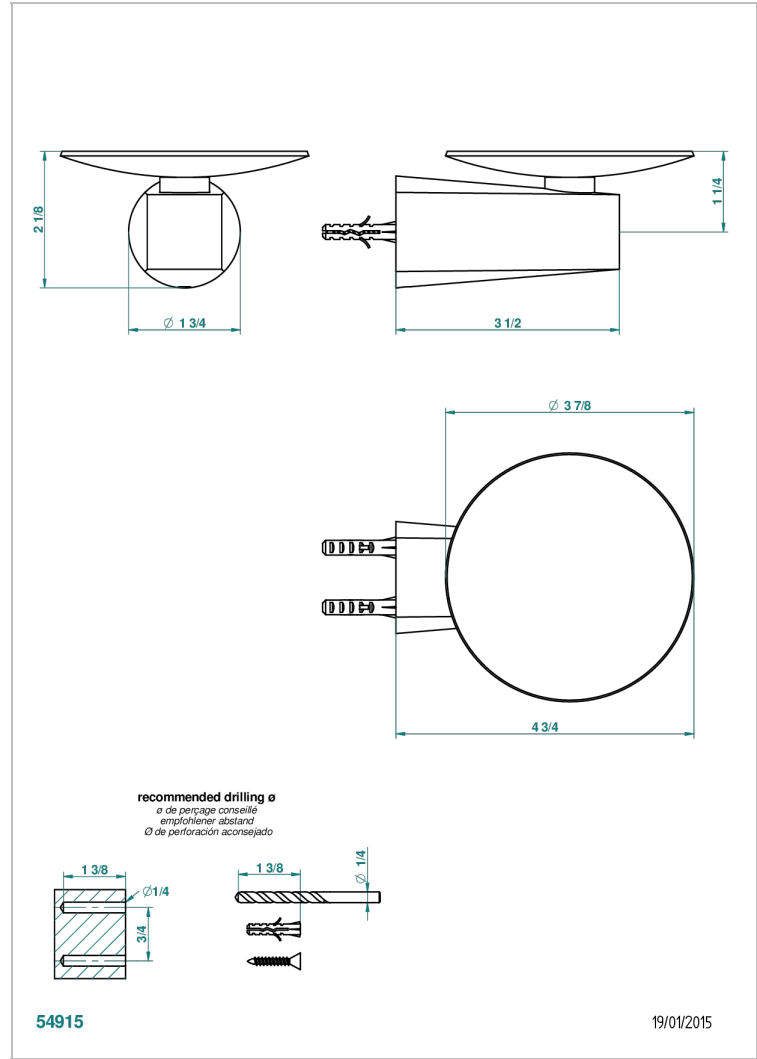

METAMORPHOSE, BLACK CERAMIC

G6D-546

Soap dish, wall mounted, 4" diameter

CHARACTERISTIC

- Métamorphose, black ceramic
- Soap dish, wall mounted, 4" diameter

AVAILABLE FINITIONS

Black nickel - D24
 Blush PVD - H62
 Brass color PVD - H49
 Brown bronze color PVD - F33
 Chrome polished - A02
 Chrome polished / gold polished - G02