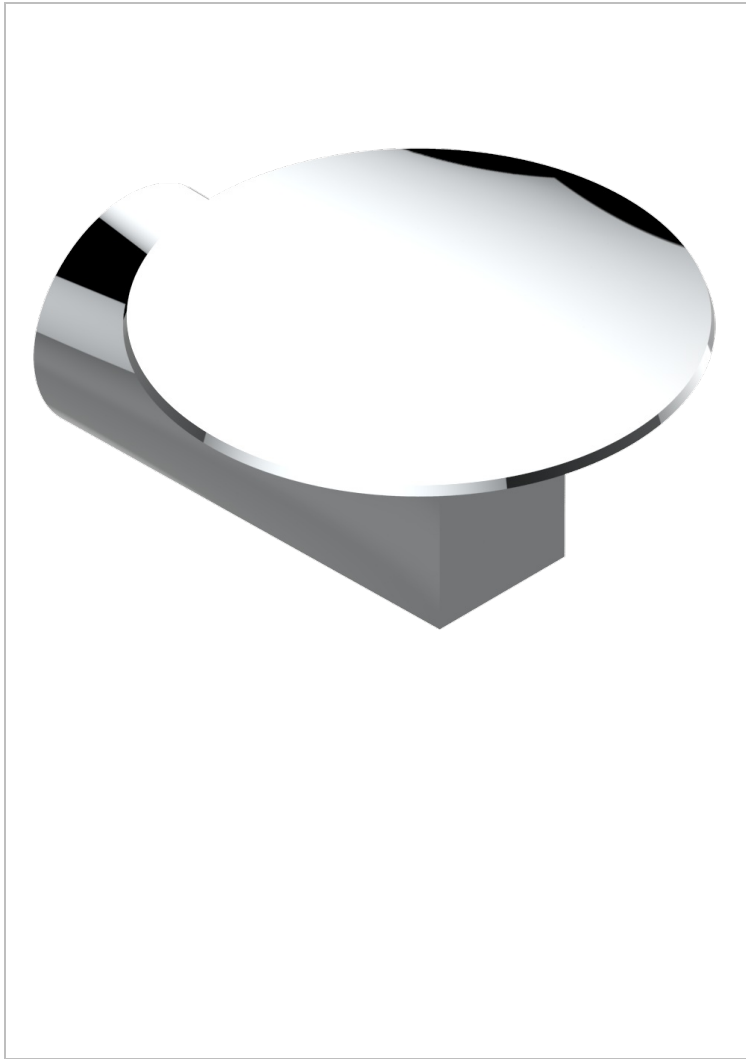

METAMORPHOSE, BLACK CERAMIC

G6D-546

Soap dish, wall mounted, 4" diameter

CHARACTERISTIC

- Métamorphose, black ceramic
- Soap dish, wall mounted, 4" diameter

AVAILABLE FINITIONS

Black nickel - D24
 Blush PVD - H62
 Brass color PVD - H49
 Brown bronze color PVD - F33
 Chrome polished - A02
 Chrome polished / gold polished - G02

Copper antique matt, coated - H07
 Gold color PVD - H52
 Gold mat - F07
 Gold polished - F01
 Gold satiny - F03
 Graphite PVD - H64

Light coated bronze - D01
 Matt Umber PVD - H67
 Matt blush PVD - H60
 Matt brass color PVD - H50
 Matt brown bronze color PVD - F34
 Matt chrome (American satin) - C02

Matt gold color PVD - H53
 Matt graphite PVD - H65
 Matt nickel (American satin) - C01
 Matt nickel color PVD - H56
 Nickel antique / Sovereign - H28
 Nickel color PVD - H55

Nickel polished - B01
 Rose Gold - F27
 Satin chrome - C03
 Silver polished, antique - H03
 Silver rhodium - F18
 Soft gold - F30