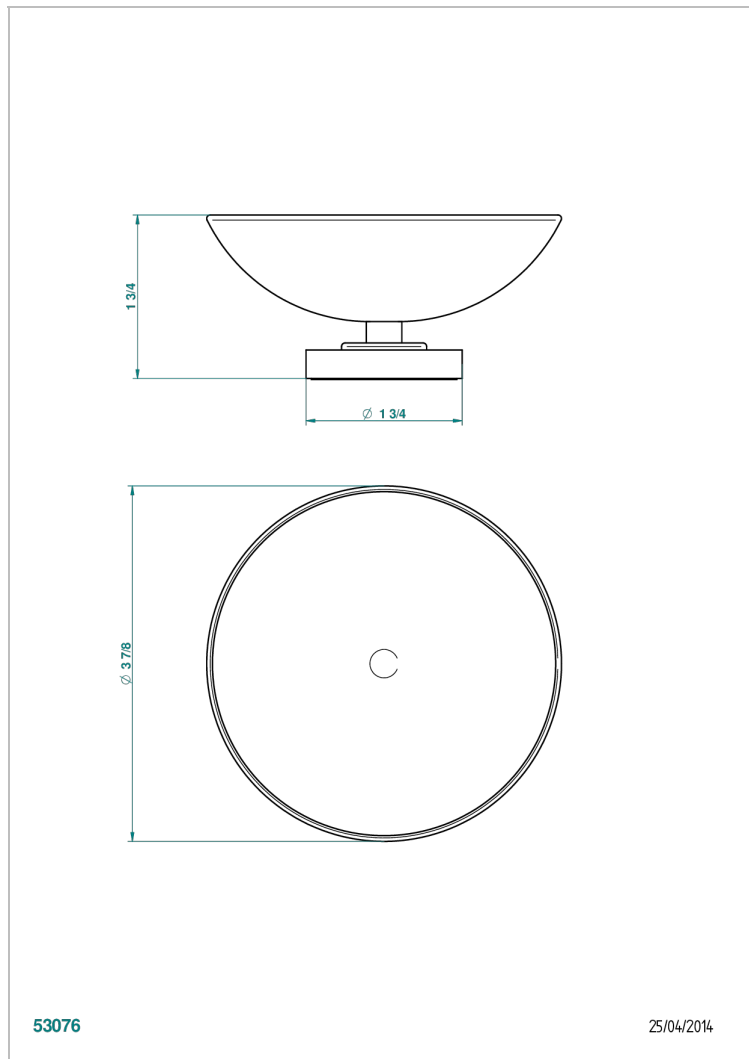

METAMORPHOSE, BLACK CERAMIC

G6D-544

Soap dish, freestanding , 4" diameter

53076

25/04/2014

CHARACTERISTIC

- Métamorphose, black ceramic
- Soap dish, freestanding , 4" diameter

AVAILABLE FINITIONS