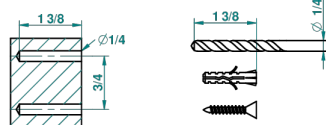

METAMORPHOSE, BLACK CERAMIC

G6D-542

Reserve toilet paper holder

54898

18/11/2014

CHARACTERISTIC

- Métamorphose, black ceramic
- Reserve toilet paper holder

AVAILABLE FINITIONS

Black nickel - D24

Blush PVD - H62

Brass color PVD - H49

Brown bronze color PVD - F33

Chrome polished - A02

Chrome polished / gold polished - G02

Copper antique matt, coated - H07

Gold color PVD - H52

Gold mat - F07

Gold polished - F01

Gold satiney - F03

Graphite PVD - H64

Light coated bronze - D01

Matt Umber PVD - H67

Matt blush PVD - H60

Matt brass color PVD - H50

Matt brown bronze color PVD - F34

Matt chrome (American satin) - C02

Matt gold color PVD - H53

Matt graphite PVD - H65

Matt nickel (American satin) - C01

Matt nickel color PVD - H56

Nickel antique / Sovereign - H28

Nickel color PVD - H55

Nickel polished - B01

Rose Gold - F27

Satin chrome - C03

Silver polished, antique - H03

Silver rhodium - F18

Soft gold - F30