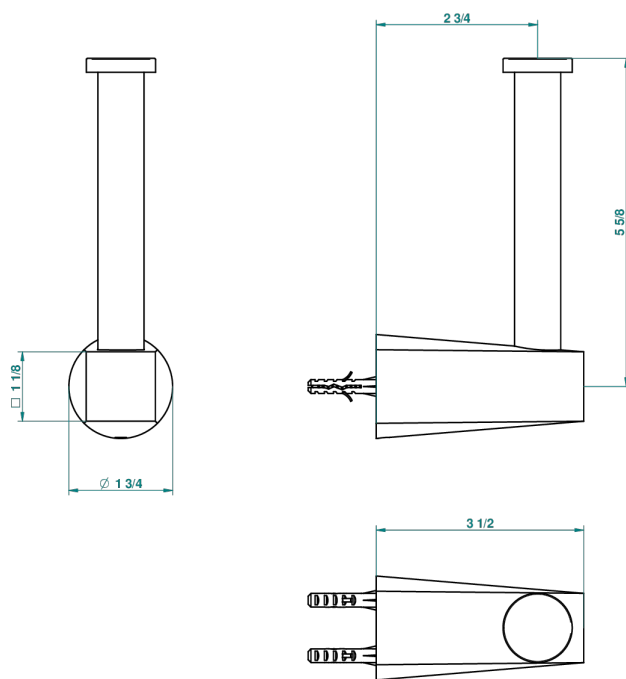

METAMORPHOSE, BLACK CERAMIC

G6D-542

Reserve toilet paper holder

54898

18/11/2014

CHARACTERISTIC

- Métamorphose, black ceramic
- Reserve toilet paper holder

AVAILABLE FINITIONS

Black nickel - D24

Blush PVD - H62

Brass color PVD - H49

Brown bronze color PVD - F33

Chrome polished - A02

Chrome polished / gold polished - G02

Copper antique matt, coated - H07

Gold color PVD - H52

Gold mat - F07

Gold polished - F01

Gold satiney - F03

Graphite PVD - H64

Light coated bronze - D01

Matt Umber PVD - H67

Matt blush PVD - H60

Matt brass color PVD - H50

Matt brown bronze color PVD - F34

Matt chrome (American satin) - C02

Matt gold color PVD - H53

Matt graphite PVD - H65

Matt nickel (American satin) - C01

Matt nickel color PVD - H56

Nickel antique / Sovereign - H28

Nickel color PVD - H55

Nickel polished - B01

Rose Gold - F27

Satin chrome - C03

Silver polished, antique - H03

Silver rhodium - F18

Soft gold - F30