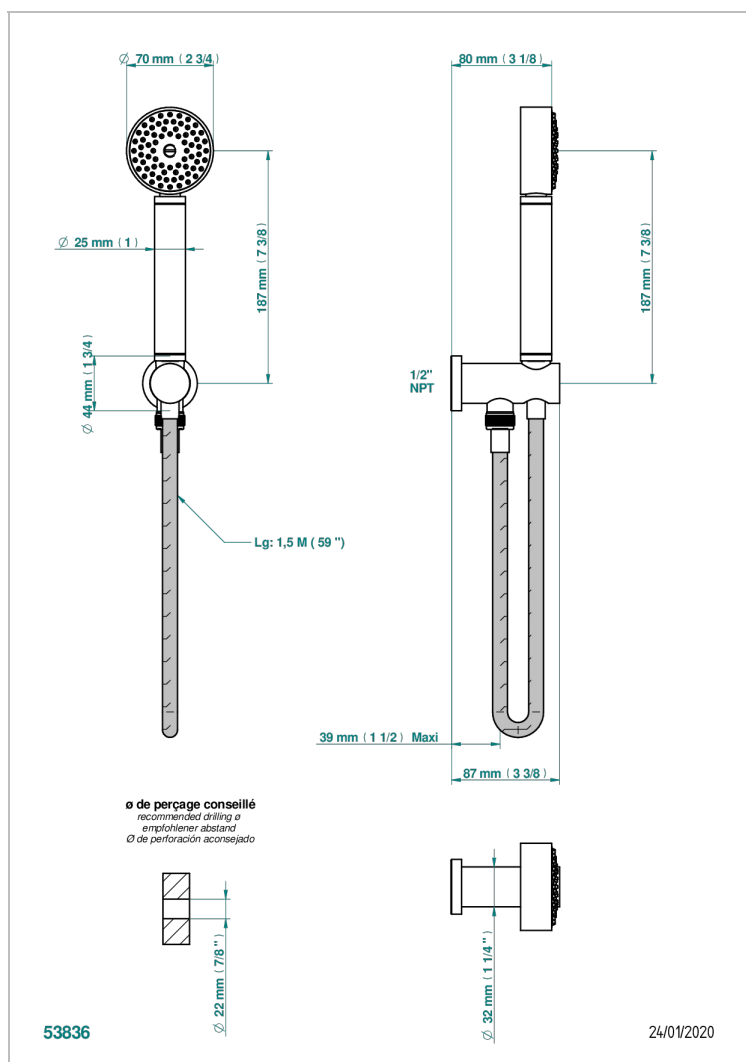

# METAMORPHOSE, BLACK CERAMIC

G6D-54/US

Wall mounted handshower with integrated fixed hook

## CHARACTERISTIC

- Métamorphose, black ceramic
- Wall mounted handshower with integrated fixed hook

Nickel antique / Sovereign - H28

Nickel color PVD - H55

Nickel polished - B01

Rose Gold - F27

Satin chrome - C03

Silver polished, antique - H03

Silver rhodium - F18

Soft gold - F30