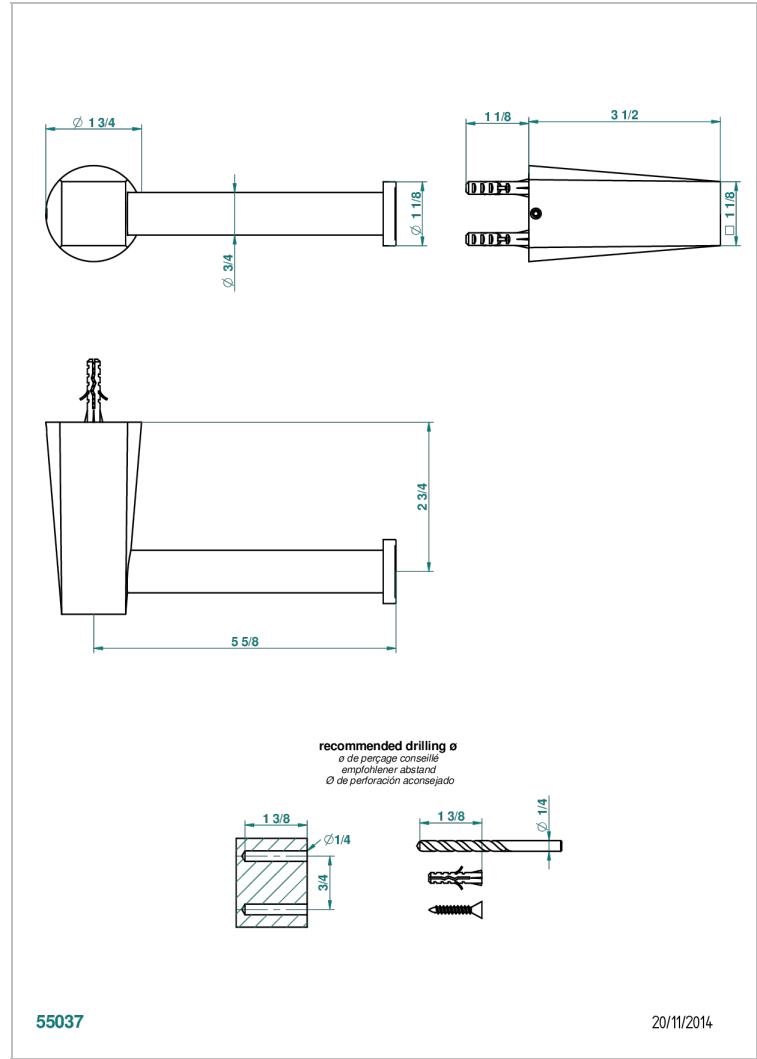

METAMORPHOSE, BLACK CERAMIC

G6D-538A

Toilet paper holder, single mount without cover

CHARACTERISTIC

- Métamorphose, black ceramic
- Toilet paper holder, single mount without cover

AVAILABLE FINITIONS

Black nickel - D24
 Blush PVD - H62
 Brass color PVD - H49
 Brown bronze color PVD - F33
 Chrome polished - A02
 Chrome polished / gold polished - G02