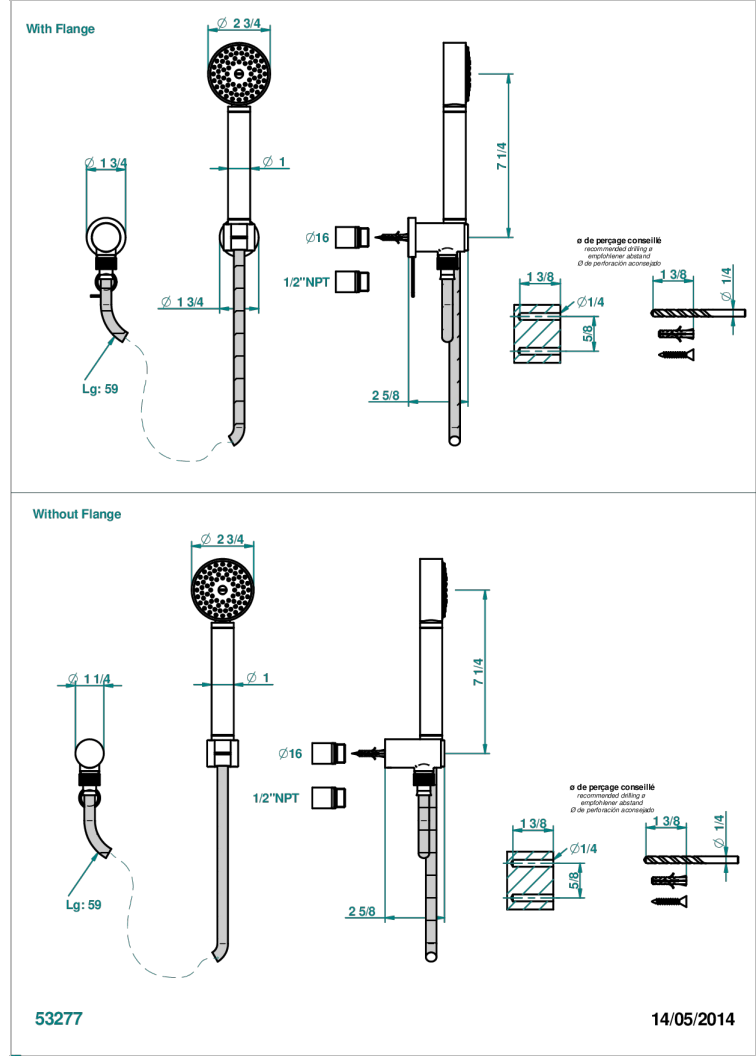

METAMORPHOSE, BLACK CERAMIC

G6D-52/US

Wall mounted handshower with separate fixed hook

CHARACTERISTIC

- Métamorphose, black ceramic
- Wall mounted handshower with separate fixed hook

TECHNICAL SPECS

- Recommandé : 3 bars (max. 5 bars) - Advised : 43,5 psi (max. 72 psi)
- 9,5 l/min à 3 bars (2.5 gpm at 43.5 psi)

AVAILABLE FINITIONS

Black nickel - D24
Blush PVD - H62
Brass color PVD - H49
Brown bronze color PVD - F33
Chrome polished - A02
Chrome polished / gold polished - G02

Copper antique matt, coated - H07
Gold color PVD - H52
Gold mat - F07
Gold polished - F01
Gold satiney - F03
Graphite PVD - H64