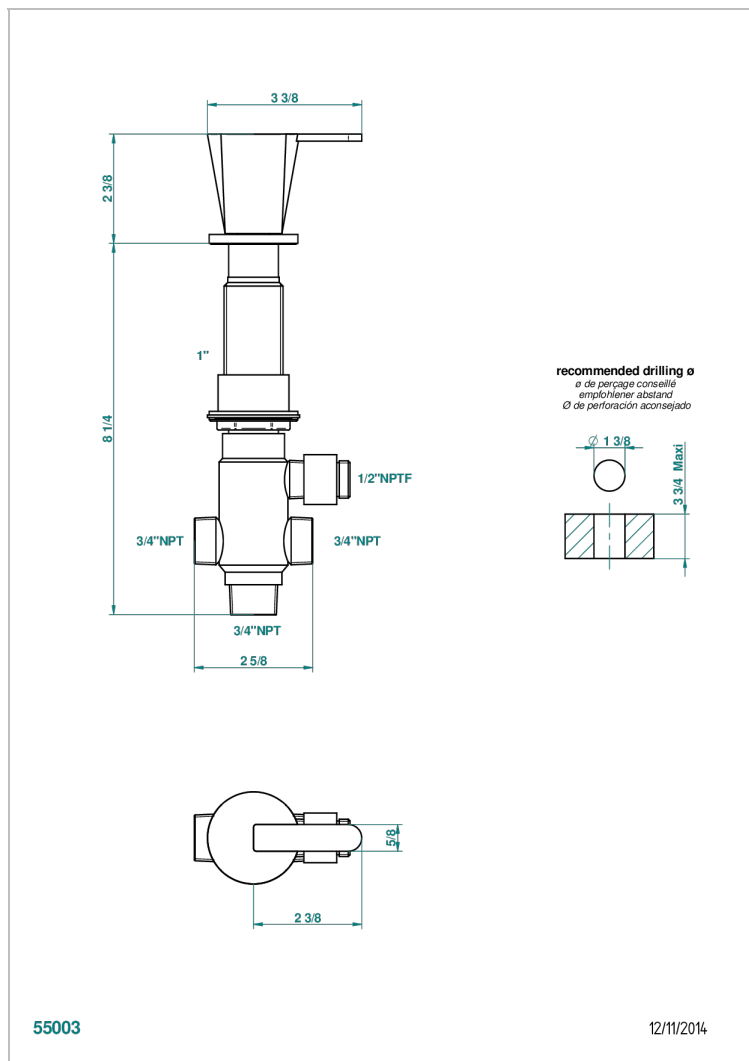

METAMORPHOSE, BLACK CERAMIC

G6D-504VGUS

2-function deck diverter with trim

CHARACTERISTIC

- Métamorphose, black ceramic
- 2-function deck diverter with trim

AVAILABLE FINITIONS

Black nickel - D24
Blush PVD - H62
Brass color PVD - H49
Brown bronze color PVD - F33
Chrome polished - A02
Chrome polished / gold polished - G02