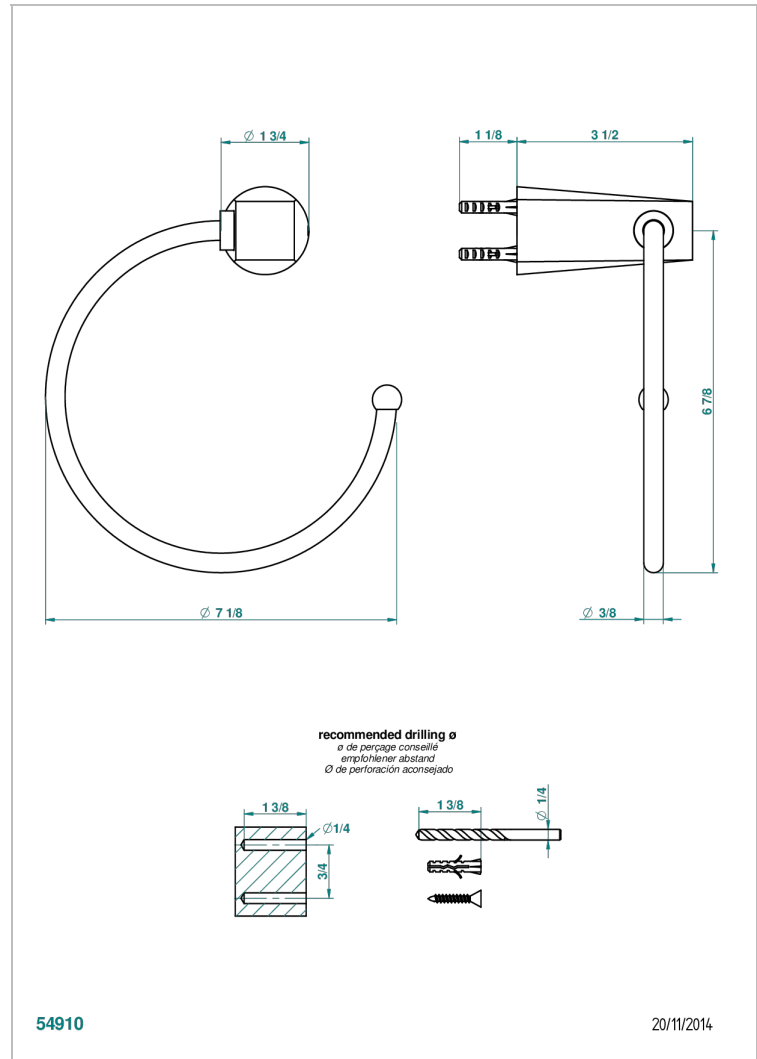

# METAMORPHOSE, BLACK CERAMIC

G6D-504N

Towel ring

## CHARACTERISTIC

- Métamorphose, black ceramic
- Towel ring