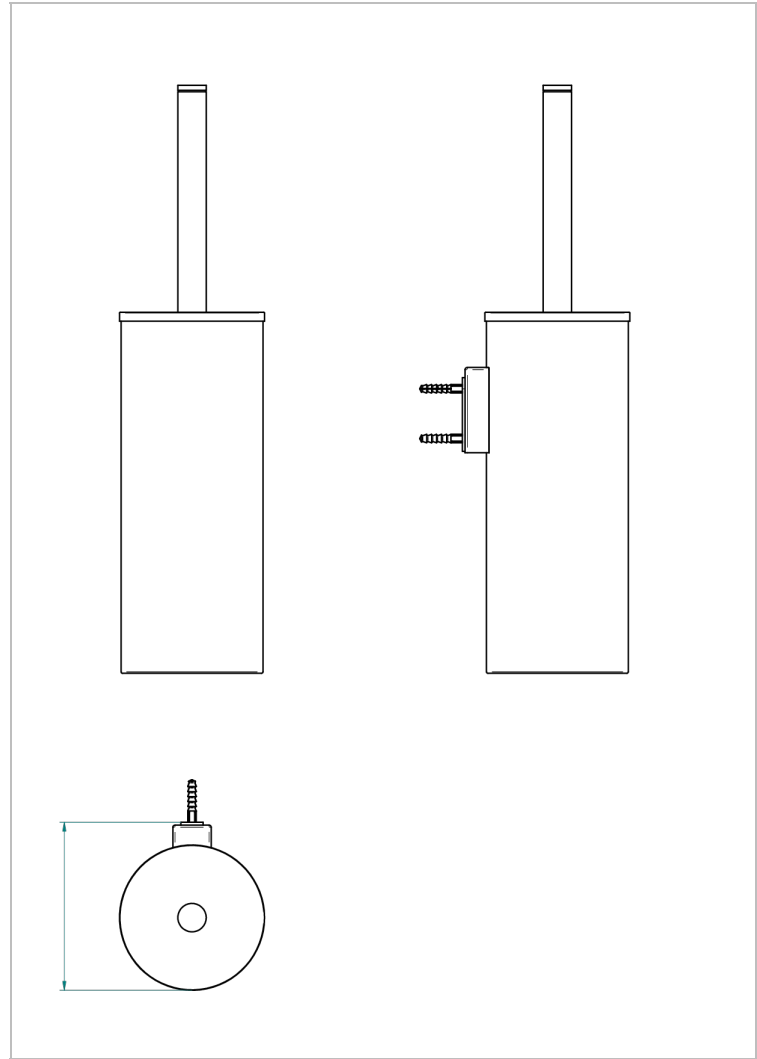

METAMORPHOSE, BLACK CERAMIC

G6D-4720C

THG[®]
PARIS

Metal toilet brush holder with brush with cover wall mounted

CHARACTERISTIC

- Métamorphose, black ceramic
- Metal toilet brush holder with brush with cover wall mounted