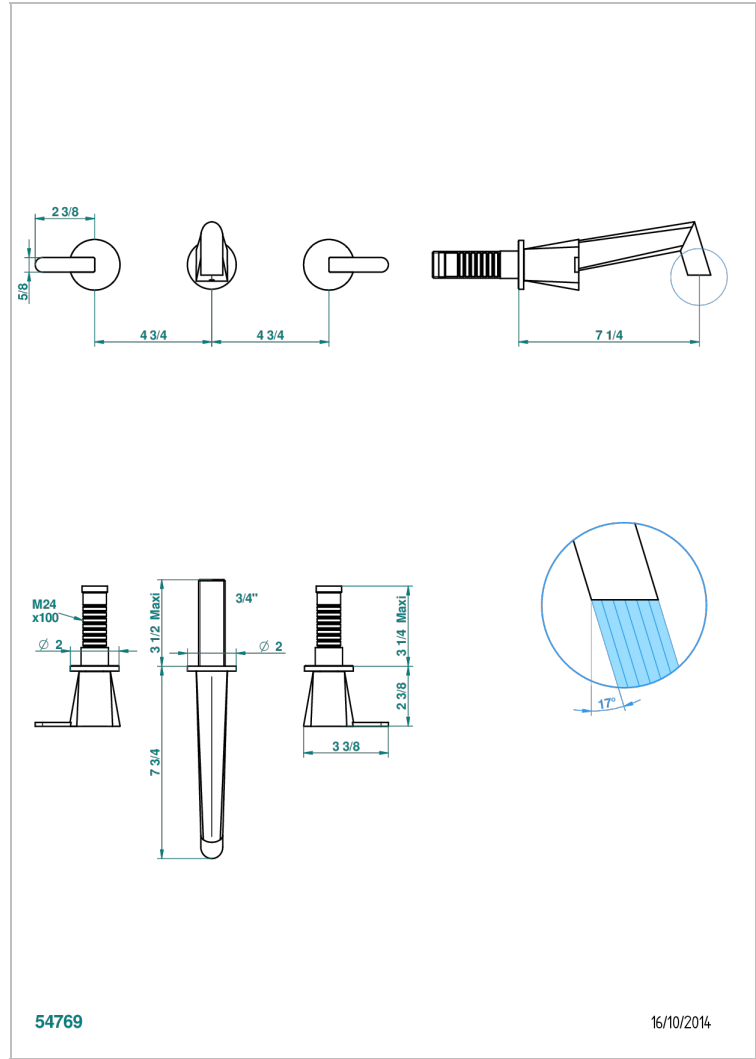

METAMORPHOSE, BLACK CERAMIC

G6D-40GBUS

Trim for wall mounted 3-hole lavatory set only

54769

16/10/2014

CHARACTERISTIC

- Métamorphose, black ceramic
- Trim for wall mounted 3-hole lavatory set only

TECHNICAL SPECS

- Recommandé : 3 bars (max. 5 bars) - Advised : 43,5 psi (max. 72 psi)
- 5,7 l/min à 3 bars (1.5 gpm at 43.5 psi)
- 1.2 gpm on demand in accordance with California's rules

RELATED SKU'S

- Ref. G00-40AM/US Rough parts for wall set (one counter clockwise and one clockwise cartridges)