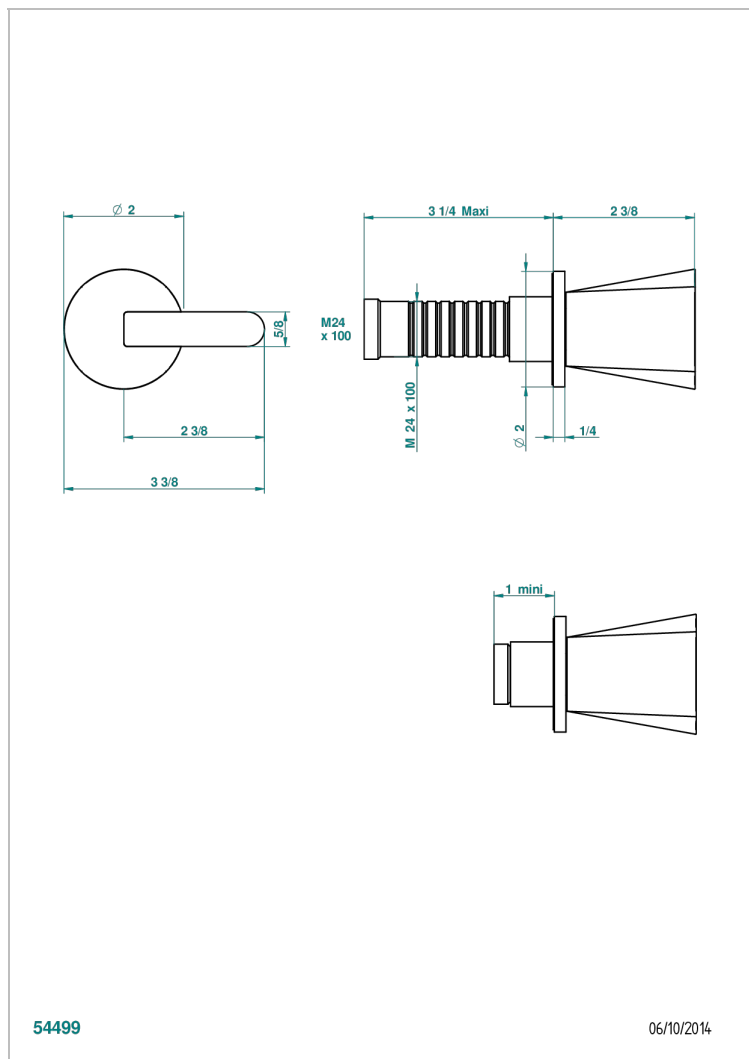

# METAMORPHOSE, BLACK CERAMIC

G6D-30B

Wall volume control 30 & 32 trim

THG<sup>®</sup>  
PARIS

54499

06/10/2014

## CHARACTERISTIC

- Métamorphose, black ceramic
- Wall volume control 30 & 32 trim

## RELATED SKU'S

- Ref. G00-32CUSA 3/4" Volume control wall valve with ceramic cartridge
- Ref. G00-32HUSA 3/4" Volume control wall valve with ceramic cartridge counterclockwise
- Ref. G00-30CUSA 1/2" volume control wall valve with ceramic cartridge
- Ref. G00-30HUSA 1/2" Volume control wall valve with ceramic cartridge counterclockwise