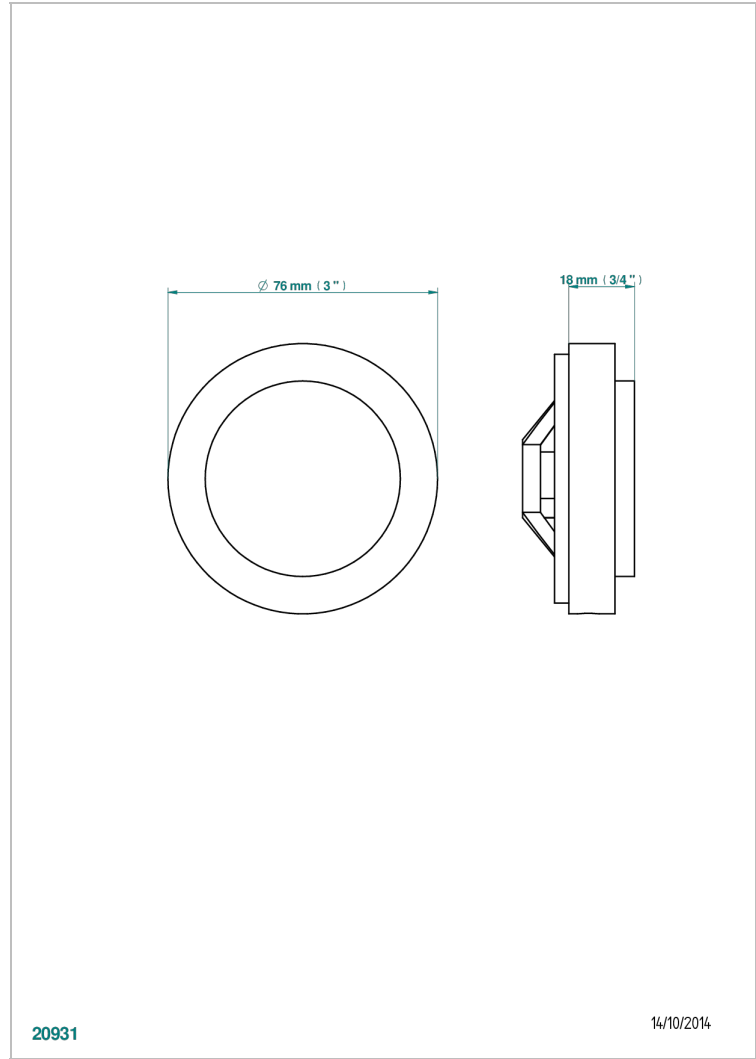

METAMORPHOSE, BLACK CERAMIC

G6D-301GEBUS

Control knob for Geberit waste overflow

THG[®]
PARIS

CHARACTERISTIC

- Métamorphose, black ceramic
- Control knob for Geberit waste overflow

AVAILABLE FINITIONS

Black nickel - D24
Blush PVD - H62
Brass color PVD - H49
Brown bronze color PVD - F33
Chrome polished - A02
Chrome polished / gold polished - G02