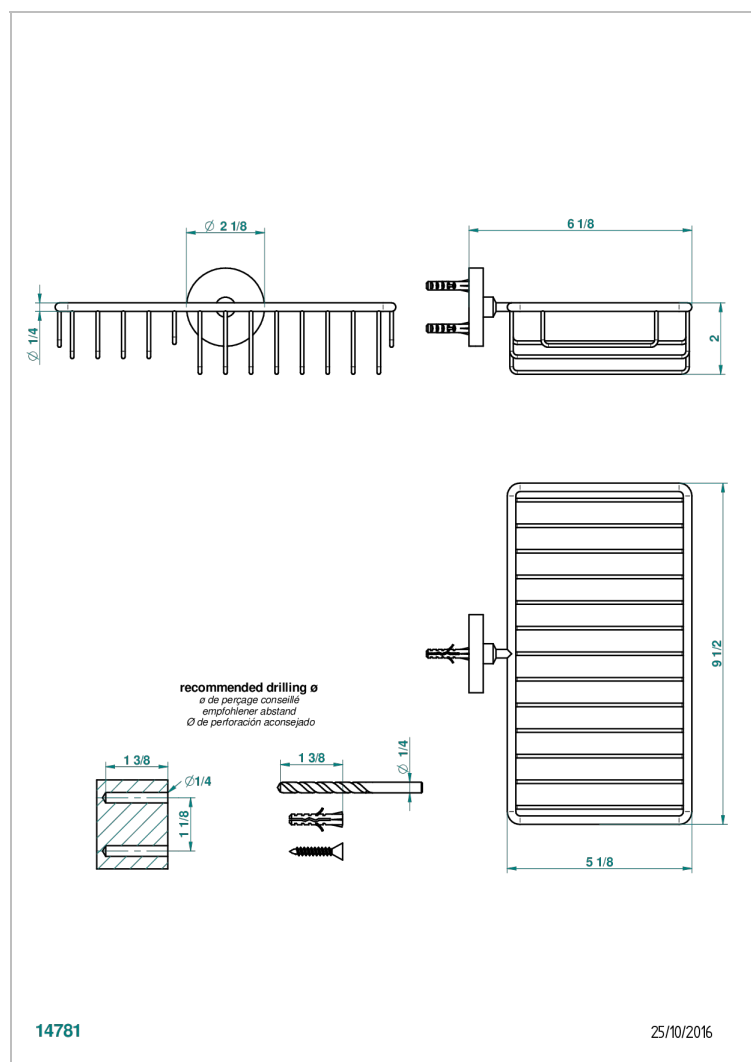

# METAMORPHOSE, BLACK CERAMIC

G6D-2620

Soap and sponge holder, wall mounted

## CHARACTERISTIC

- Métamorphose, black ceramic
- Soap and sponge holder, wall mounted