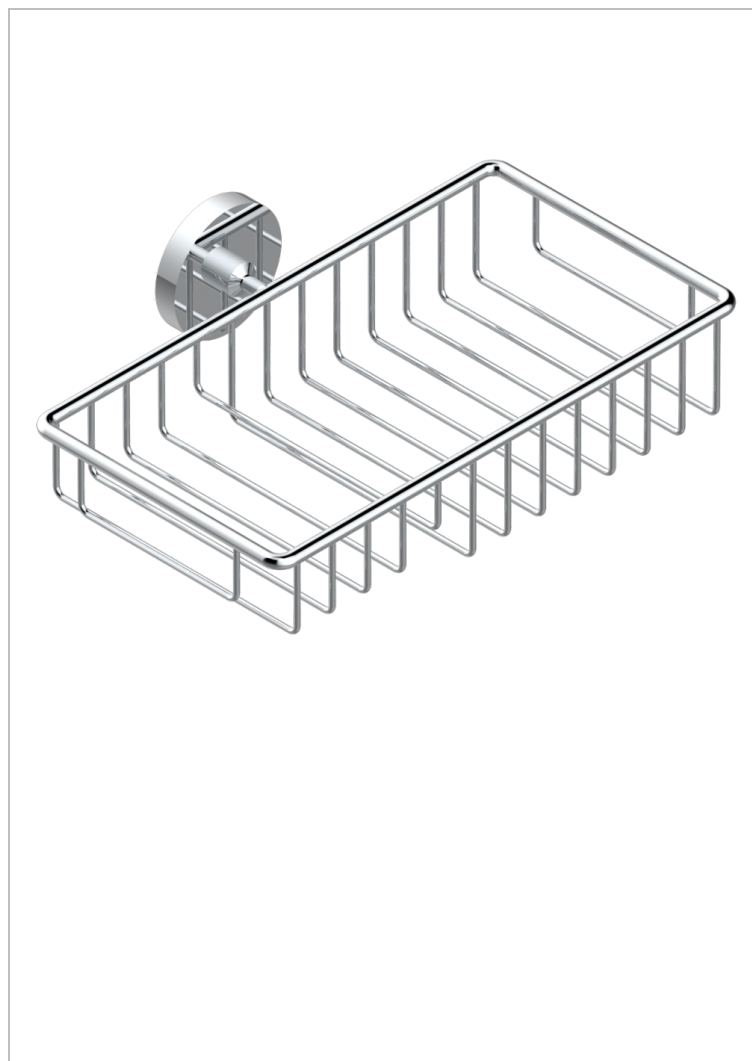

# METAMORPHOSE, BLACK CERAMIC

G6D-2620

Soap and sponge holder, wall mounted

## CHARACTERISTIC

- Métamorphose, black ceramic
- Soap and sponge holder, wall mounted