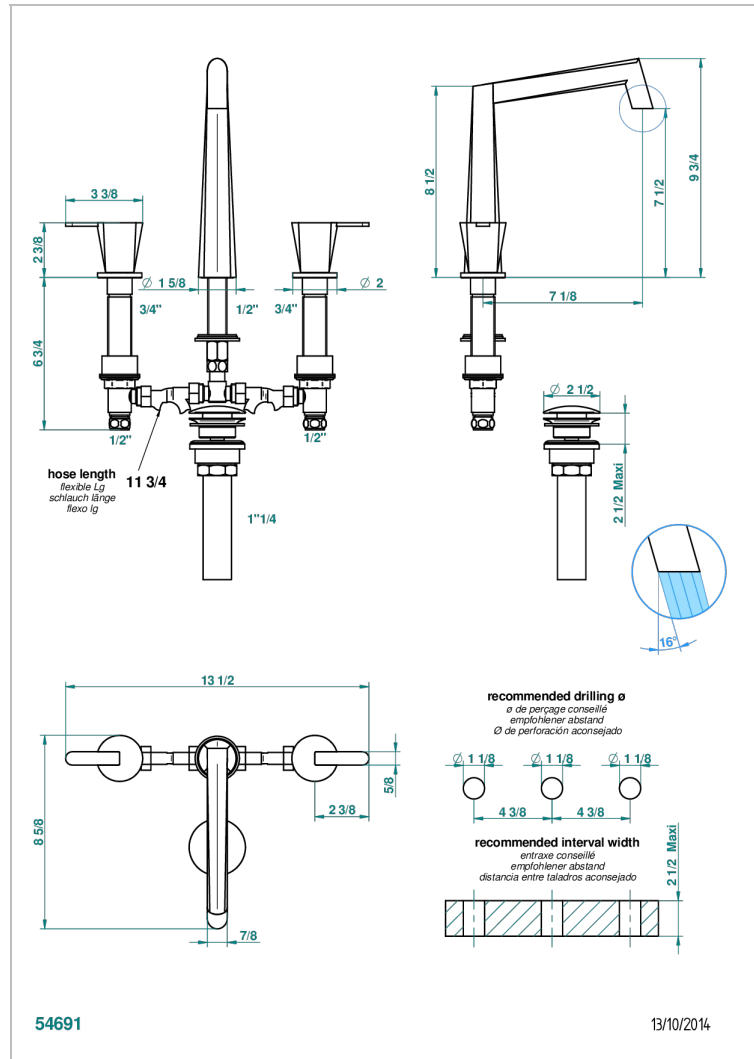

METAMORPHOSE, BLACK CERAMIC

G6D-151M/US

Widespread lavatory set with drain for 1 1/4" + countertop

CHARACTERISTIC

- Métamorphose, black ceramic
- Widespread lavatory set with drain for 1 1/4" + countertop

TECHNICAL SPECS

- Recommandé : 3 bars (max. 5 bars) - Advised : 43,5 psi (max. 72 psi)
- 5,7 l/min à 3 bars (1.5 gpm at 43.5 psi)
- 1.2 gpm on demand in accordance with California's rules

AVAILABLE FINITIONS