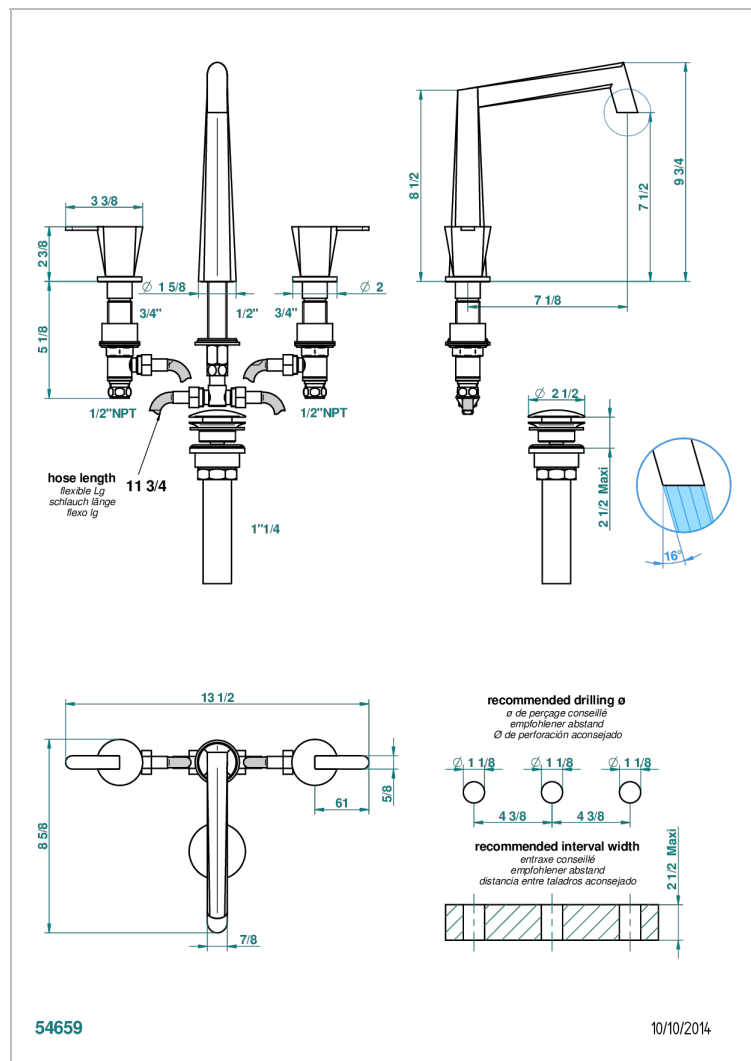

## CHARACTERISTIC

- Métamorphose, black ceramic
- Widespread lavatory set with drain