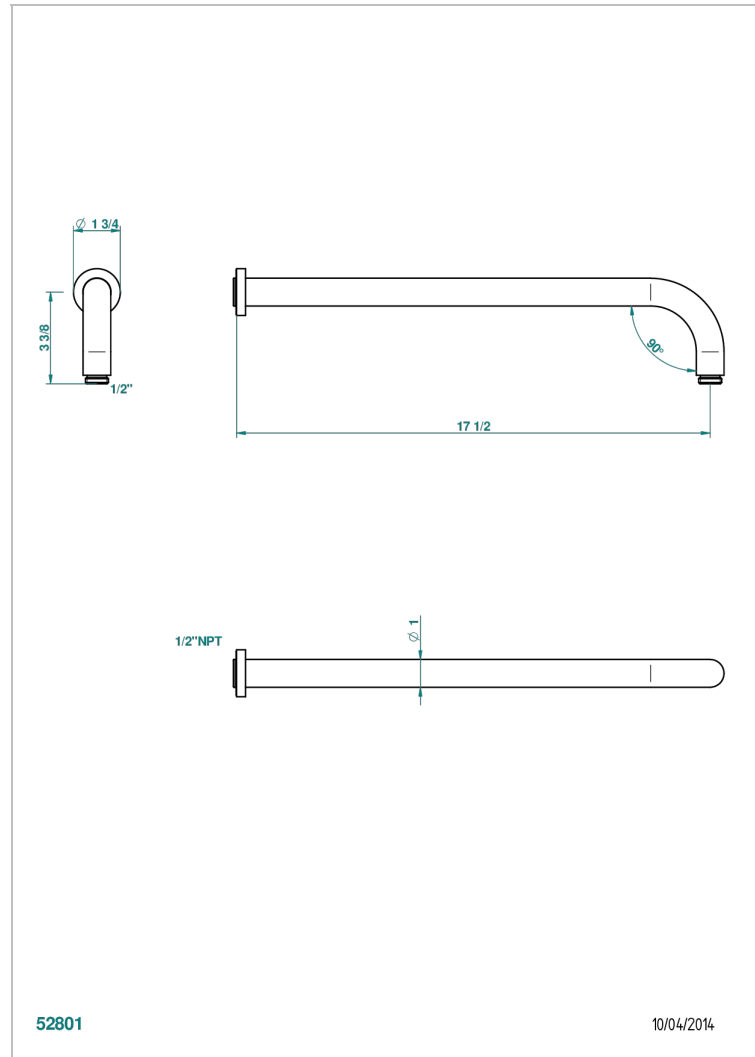

METAMORPHOSE, CARBON

G6C-84L/US

Horizontal shower arm, 90°, lg: 17"

THG[®]
PARIS

CHARACTERISTIC

- Métamorphose, carbon
- Horizontal shower arm, 90°, lg: 17"

AVAILABLE FINITIONS

Black nickel - D24