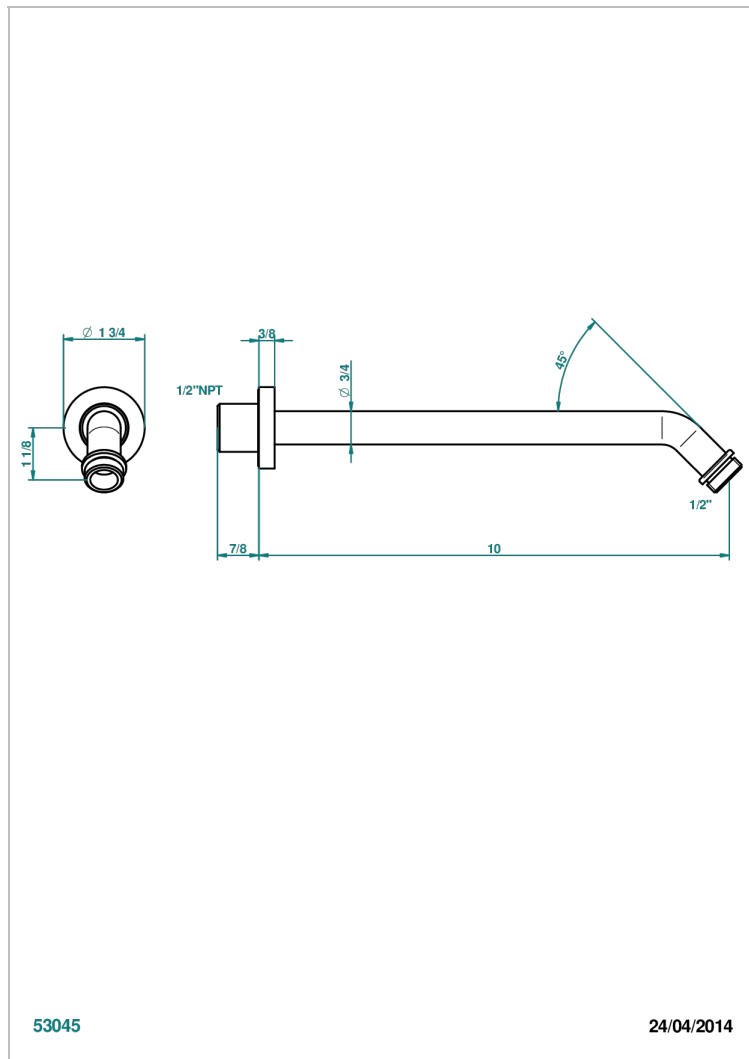

METAMORPHOSE, CARBON

G6C-84/US

Horizontal shower arm, 45°, lg: 10"

53045

24/04/2014

CHARACTERISTIC

- Métamorphose, carbon
- Horizontal shower arm, 45°, lg: 10"

AVAILABLE FINITIONS