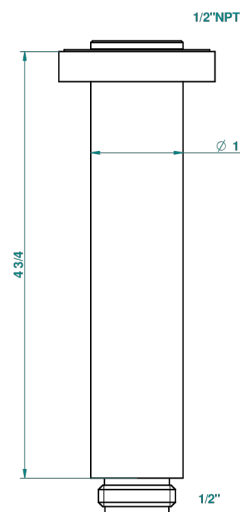

METAMORPHOSE, CARBON

G6C-82V/US

Vertical shower arm ceiling mounted 1/2" connection

THG[®]
PARIS

52156

11/04/2014

CHARACTERISTIC

- Métamorphose, carbon
- Vertical shower arm ceiling mounted 1/2" connection