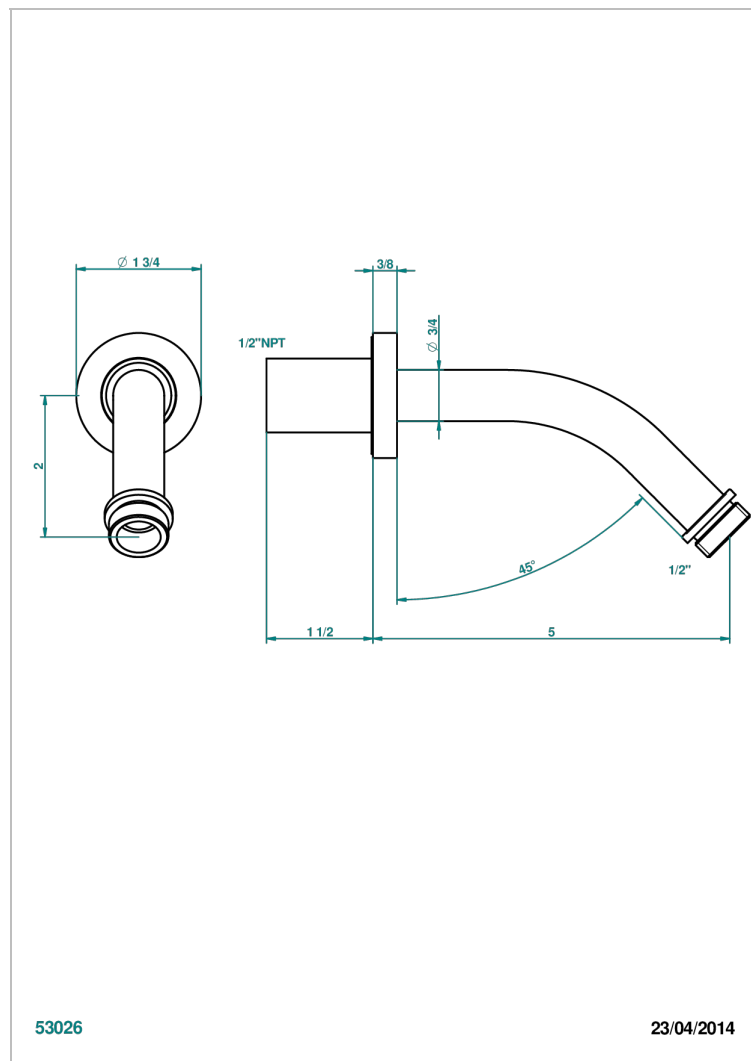

METAMORPHOSE, CARBON

G6C-82/US

Horizontal shower arm, 45°, lg: 4" 3/4

CHARACTERISTIC

- Métamorphose, carbon
- Horizontal shower arm, 45°, lg: 4" 3/4

AVAILABLE FINITIONS

Black nickel - D24

Blush PVD - H62