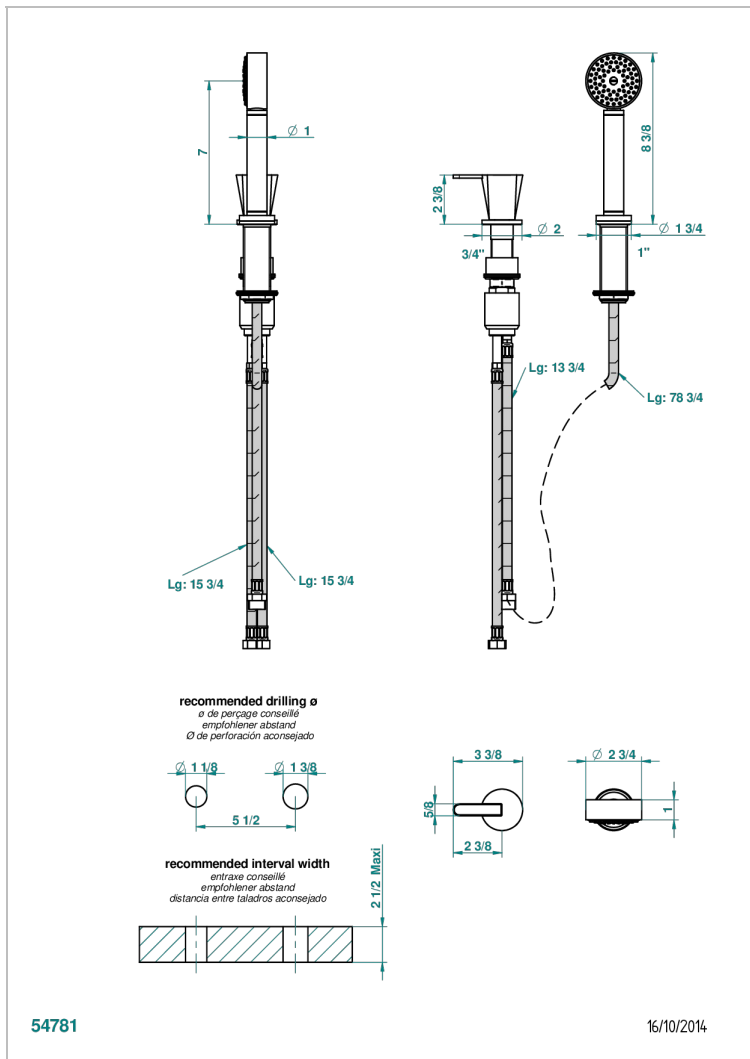

METAMORPHOSE, CARBON

G6C-6532/60A

Deck mounted mixer with handshower, progressive cartridge

CHARACTERISTIC

- Métamorphose, carbon
- Deck mounted mixer with handshower, progressive cartridge

TECHNICAL SPECS