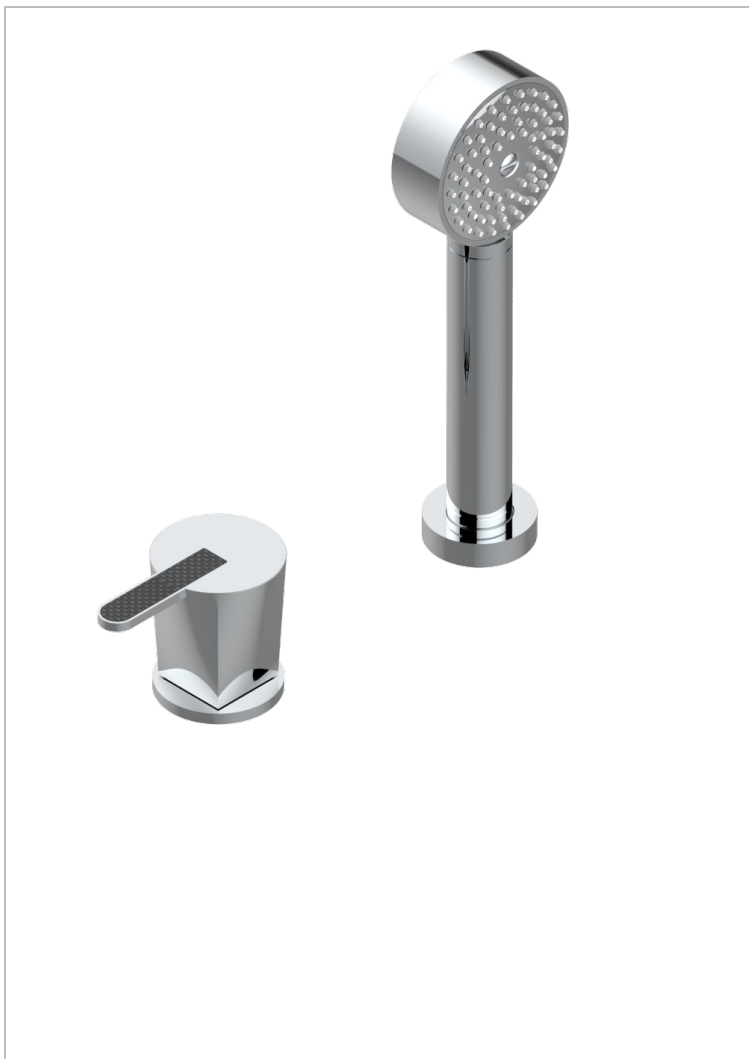

METAMORPHOSE, CARBON

G6C-6532/60A

Deck mounted mixer with handshower, progressive cartridge

CHARACTERISTIC

- Métamorphose, carbon
- Deck mounted mixer with handshower, progressive cartridge

TECHNICAL SPECS

- Recommandé : 3 bars (max. 5 bars) - Advised : 43,5 psi (max. 72 psi)
- 9,5 l/min à 3 bars (2.5 gpm at 43.5 psi)

AVAILABLE FINITIONS

Black nickel - D24

Blush PVD - H62

Brass color PVD - H49

Brown bronze color PVD - F33

Matt nickel (American satin) - C01

Matt nickel color PVD - H56

Nickel antique / Sovereign - H28

Nickel color PVD - H55

Nickel polished - B01

Rose Gold - F27

Satin chrome - C03

Silver polished, antique - H03