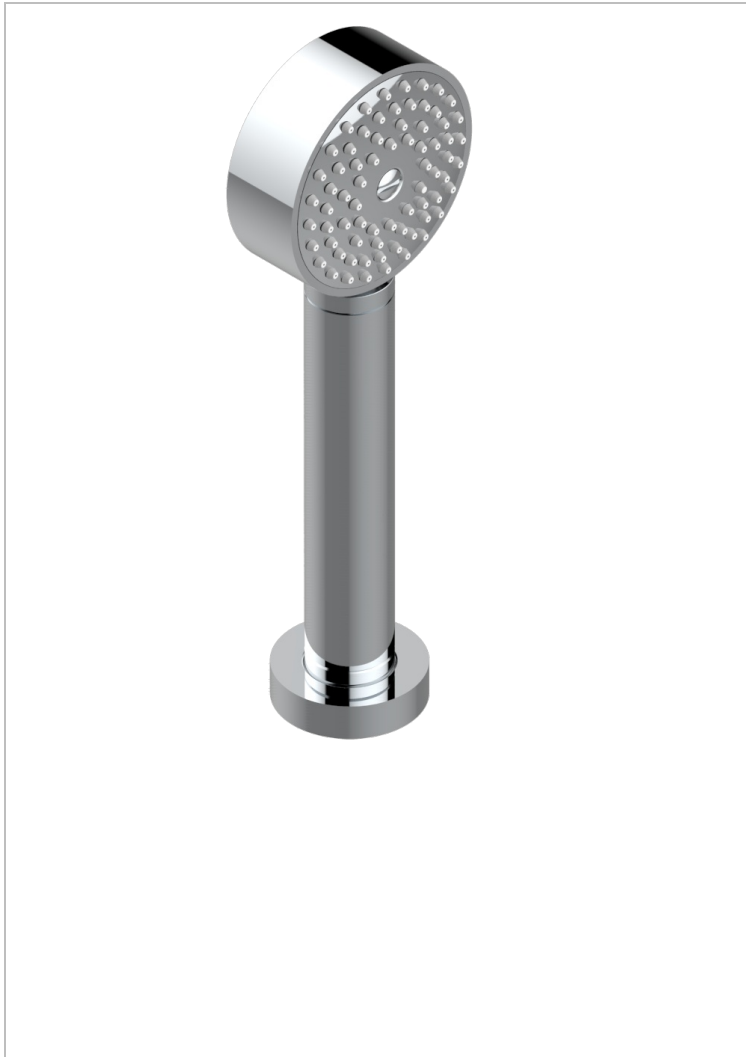

METAMORPHOSE, CARBON

G6C-60A

Deck mounted hand shower, with hose

CHARACTERISTIC

- Métamorphose, carbon
- Deck mounted hand shower, with hose

TECHNICAL SPECS

- Recommandé : 3 bars (max. 5 bars) - Advised : 43,5 psi (max. 72 psi)
- 9,5 l/min à 3 bars (2.5 gpm at 43.5 psi)

AVAILABLE FINITIONS

Black nickel - D24
Blush PVD - H62
Brass color PVD - H49
Brown bronze color PVD - F33
Chrome polished - A02
Chrome polished / gold polished - G02

Copper antique matt, coated - H07
Gold color PVD - H52
Gold mat - F07
Gold polished - F01
Gold satiney - F03
Graphite PVD - H64

Light coated bronze - D01
Matt Umber PVD - H67
Matt blush PVD - H60
Matt brass color PVD - H50
Matt brown bronze color PVD - F34
Matt chrome (American satin) - C02

Matt gold color PVD - H53
Matt graphite PVD - H65
Matt nickel (American satin) - C01
Matt nickel color PVD - H56
Nickel antique / Sovereign - H28
Nickel color PVD - H55

Nickel polished - B01
Rose Gold - F27
Satin chrome - C03
Silver polished, antique - H03
Silver rhodium - F18
Soft gold - F30