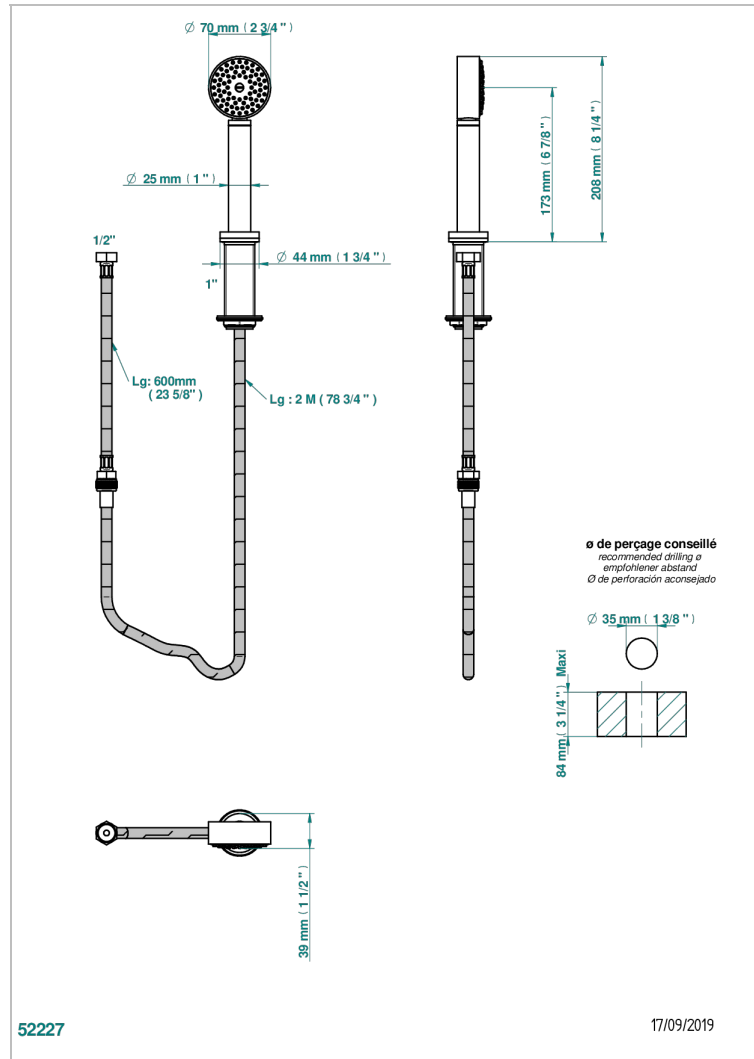

METAMORPHOSE, CARBON

G6C-60A

Deck mounted hand shower, with hose

CHARACTERISTIC

- Métamorphose, carbon
- Deck mounted hand shower, with hose

TECHNICAL SPECS

- Recommandé : 3 bars (max. 5 bars) - Advised : 43,5 psi (max. 72 psi)
- 9,5 l/min à 3 bars (2.5 gpm at 43.5 psi)

AVAILABLE FINITIONS

Black nickel - D24
Blush PVD - H62
Brass color PVD - H49
Brown bronze color PVD - F33
Chrome polished - A02
Chrome polished / gold polished - G02

Copper antique matt, coated - H07
Gold color PVD - H52
Gold mat - F07
Gold polished - F01
Gold satiney - F03
Graphite PVD - H64