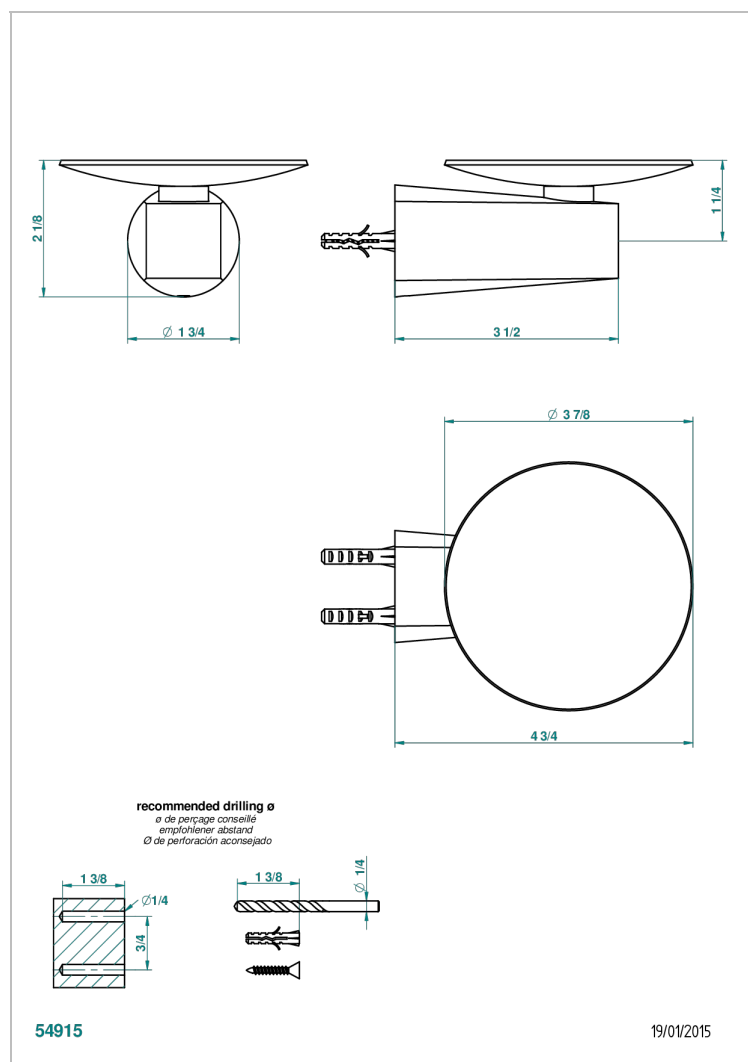

METAMORPHOSE, CARBON

G6C-546

Soap dish, wall mounted, 4" diameter

CHARACTERISTIC

- Métamorphose, carbon
- Soap dish, wall mounted, 4" diameter

AVAILABLE FINITIONS

Black nickel - D24

Blush PVD - H62