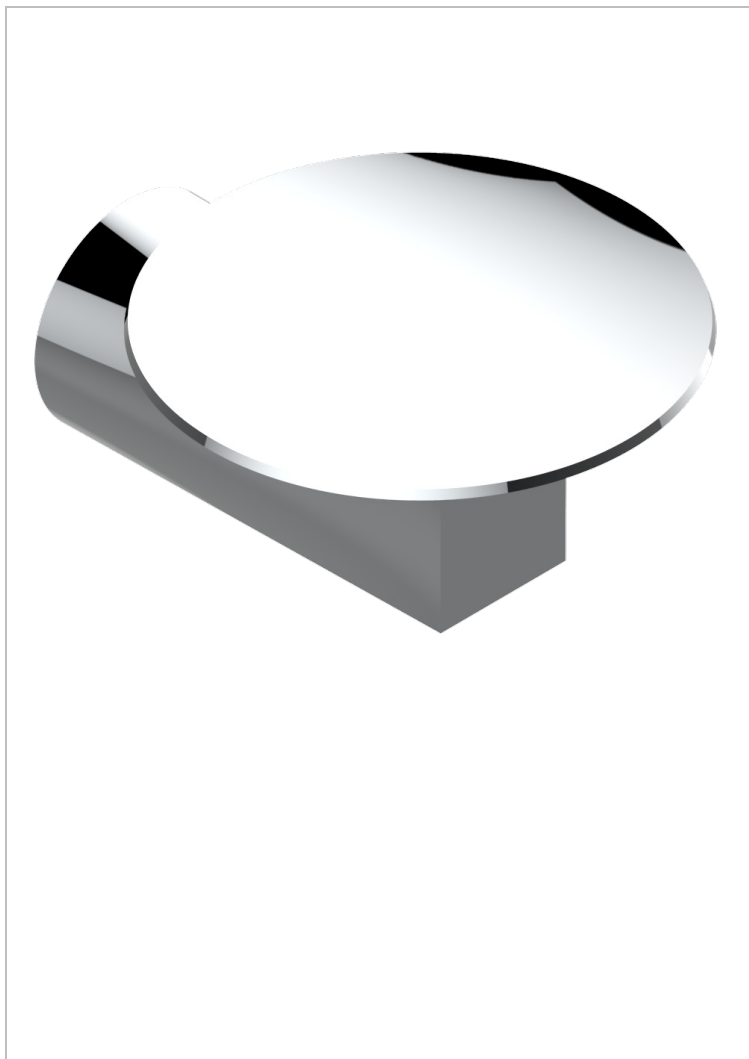

METAMORPHOSE, CARBON

G6C-546

Soap dish, wall mounted, 4" diameter

CHARACTERISTIC

- Métamorphose, carbon
- Soap dish, wall mounted, 4" diameter

AVAILABLE FINITIONS

Black nickel - D24

Blush PVD - H62

Brass color PVD - H49

Brown bronze color PVD - F33

Chrome polished - A02

Chrome polished / gold polished - G02

Copper antique matt, coated - H07

Gold color PVD - H52

Gold mat - F07

Gold polished - F01

Gold satiny - F03

Graphite PVD - H64

Light coated bronze - D01

Matt Umber PVD - H67

Matt blush PVD - H60

Matt brass color PVD - H50

Matt brown bronze color PVD - F34

Matt chrome (American satin) - C02

Matt gold color PVD - H53

Matt graphite PVD - H65

Matt nickel (American satin) - C01

Matt nickel color PVD - H56

Nickel antique / Sovereign - H28

Nickel color PVD - H55

Nickel polished - B01

Rose Gold - F27