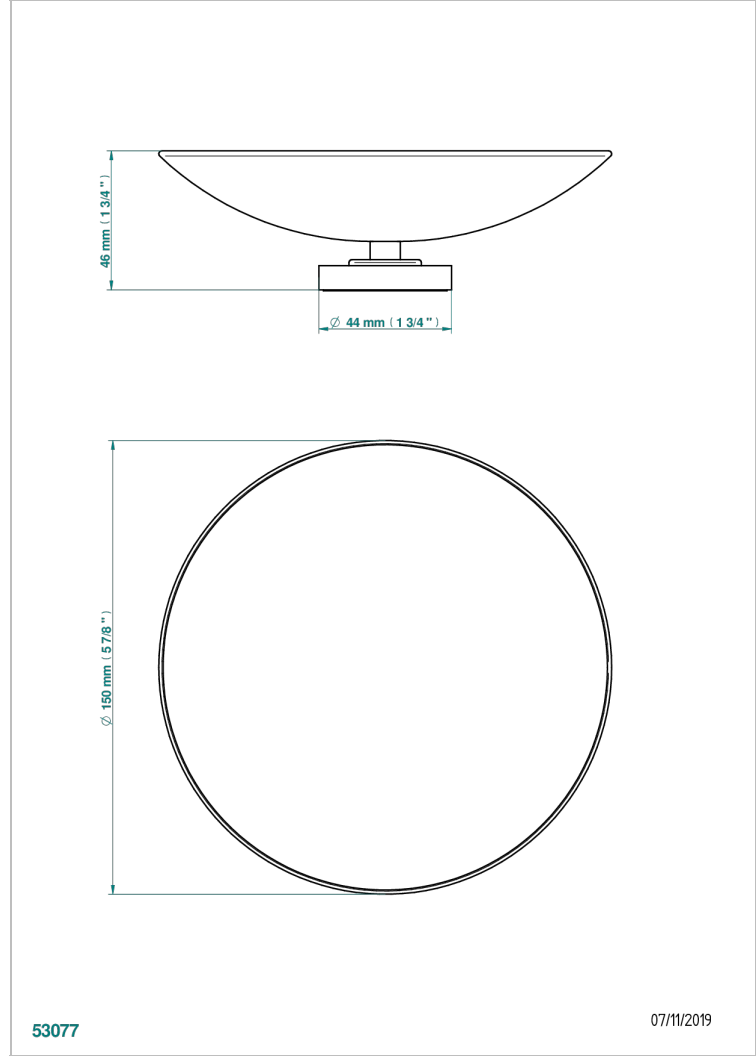

METAMORPHOSE, CARBON

G6C-544GM

Soap dish, freestanding , 6" diameter

THG[®]
PARIS

CHARACTERISTIC

- Métamorphose, carbon
- Soap dish, freestanding , 6" diameter

AVAILABLE FINITIONS

Black nickel - D24
Blush PVD - H62
Brass color PVD - H49
Brown bronze color PVD - F33
Chrome polished - A02
Chrome polished / gold polished - G02