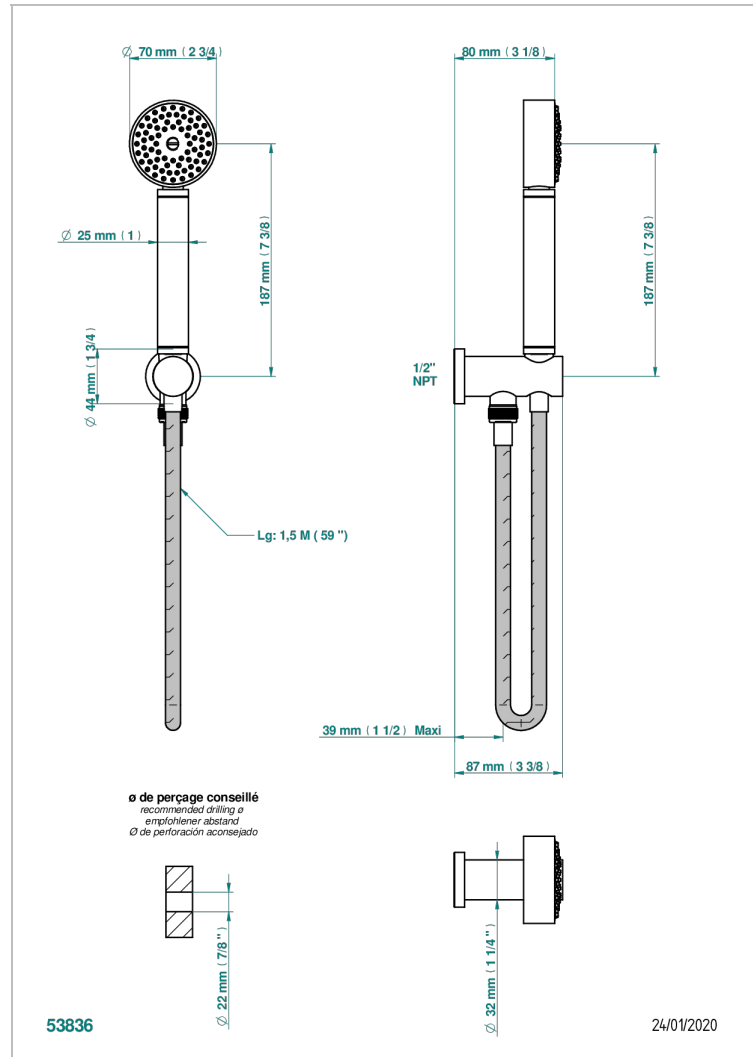

# METAMORPHOSE, CARBON

G6C-54/US

Wall mounted handshower with integrated fixed hook

THG<sup>®</sup>  
PARIS

## CHARACTERISTIC

- Métamorphose, carbon
- Wall mounted handshower with integrated fixed hook

## TECHNICAL SPECS

- Recommandé : 3 bars (max. 5 bars) - Advised : 43,5 psi (max. 72 psi)
- 9,5 l/min à 3 bars (2.5 gpm at 43.5 psi)

Nickel antique / Sovereign - H28

Nickel color PVD - H55

Nickel polished - B01

Rose Gold - F27

Satin chrome - C03

Silver polished, antique - H03

Silver rhodium - F18

Soft gold - F30