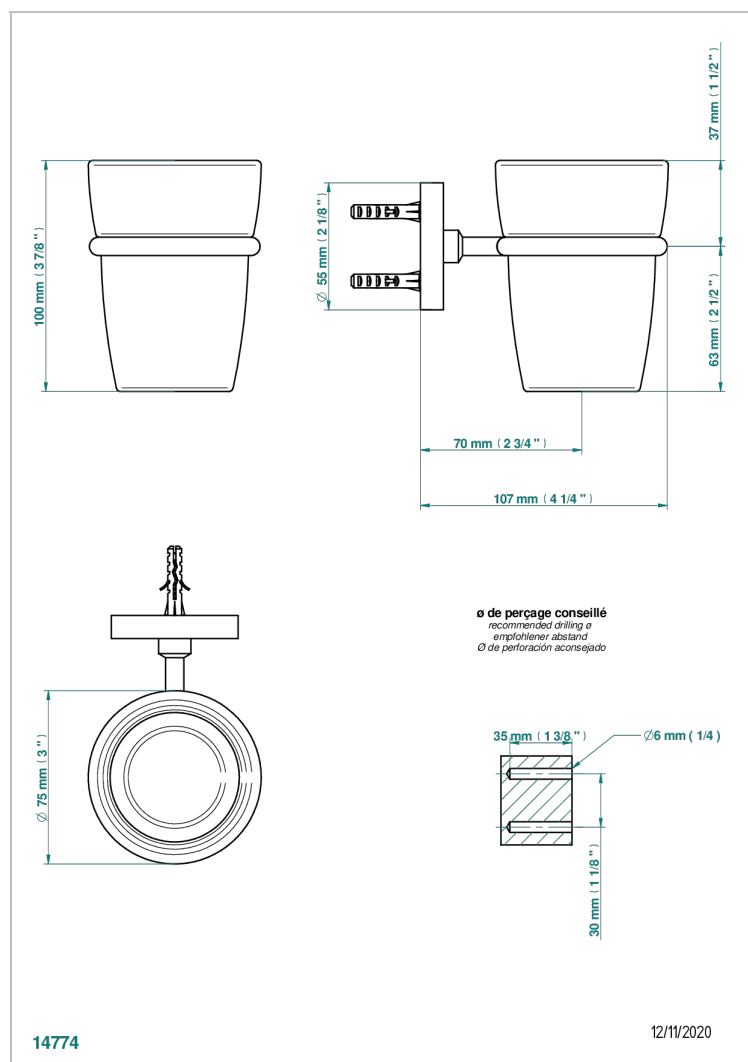

METAMORPHOSE, CARBON

G6C-536

Tumbler holder, wall mounted

CHARACTERISTIC

- Métamorphose, carbon
- Tumbler holder, wall mounted

AVAILABLE FINITIONS

Black nickel - D24
Blush PVD - H62
Brass color PVD - H49
Brown bronze color PVD - F33
Chrome polished - A02
Chrome polished / gold polished - G02