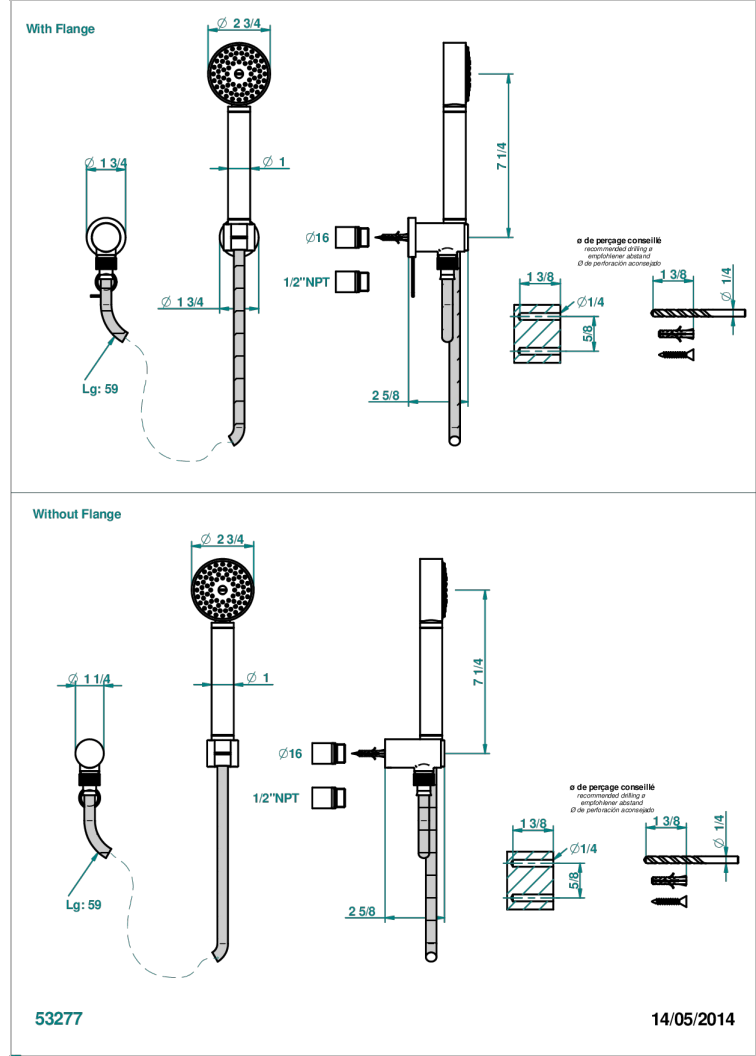

METAMORPHOSE, CARBON

G6C-52/US

Wall mounted handshower with separate fixed hook

CHARACTERISTIC

- Métamorphose, carbon
- Wall mounted handshower with separate fixed hook

TECHNICAL SPECS

- Recommandé : 3 bars (max. 5 bars) - Advised : 43,5 psi (max. 72 psi)
- 9,5 l/min à 3 bars (2.5 gpm at 43.5 psi)

AVAILABLE FINITIONS

Black nickel - D24
Blush PVD - H62
Brass color PVD - H49
Brown bronze color PVD - F33
Chrome polished - A02
Chrome polished / gold polished - G02

Copper antique matt, coated - H07
Gold color PVD - H52
Gold mat - F07
Gold polished - F01
Gold satiney - F03
Graphite PVD - H64