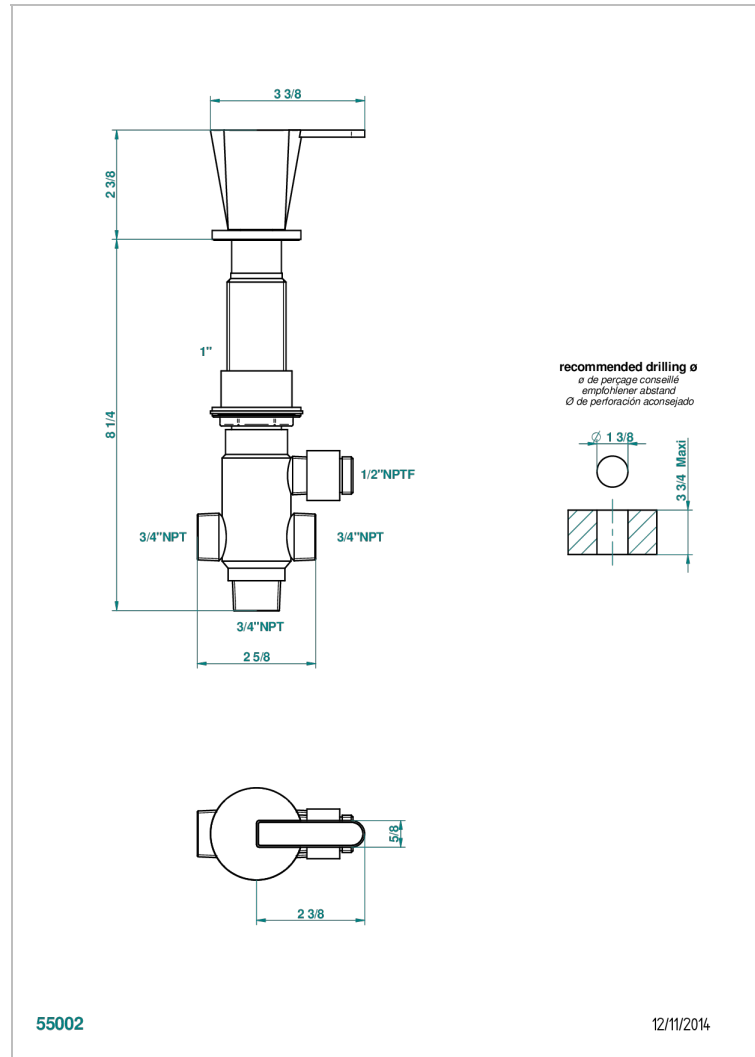

# METAMORPHOSE, CARBON

G6C-504VGUS

2-function deck diverter with trim

## CHARACTERISTIC

- Métamorphose, carbon
- 2-function deck diverter with trim