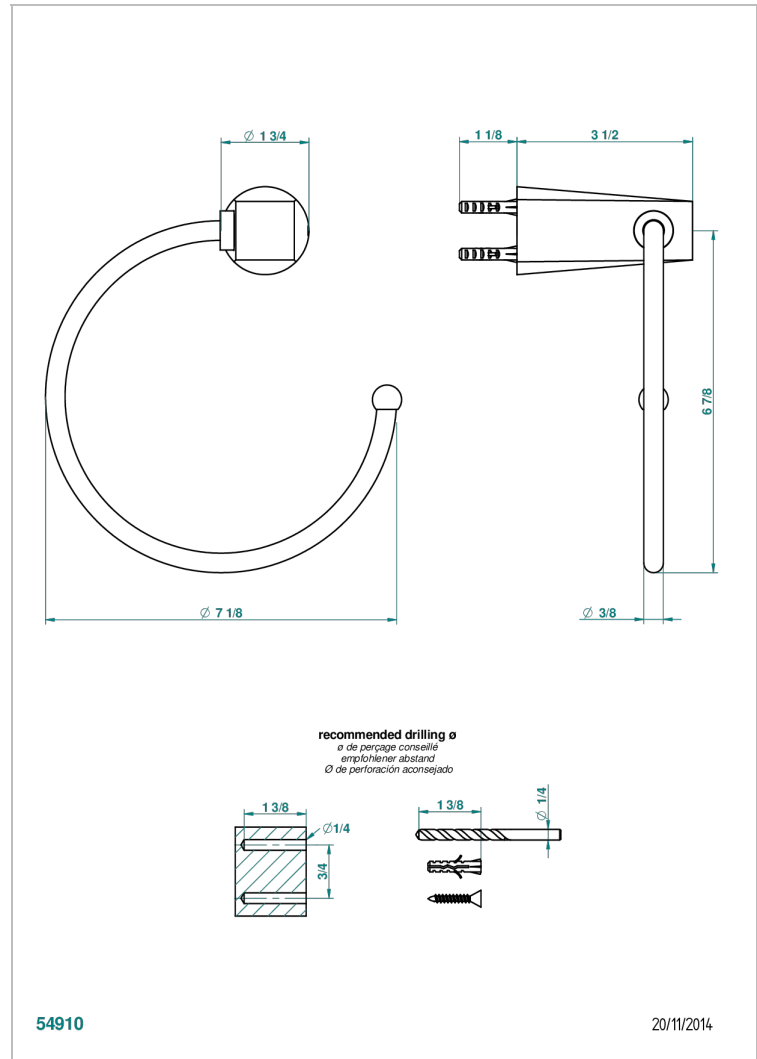

# METAMORPHOSE, CARBON

G6C-504N

Towel ring

THG<sup>®</sup>  
PARIS

## CHARACTERISTIC

- Métamorphose, carbon
- Towel ring