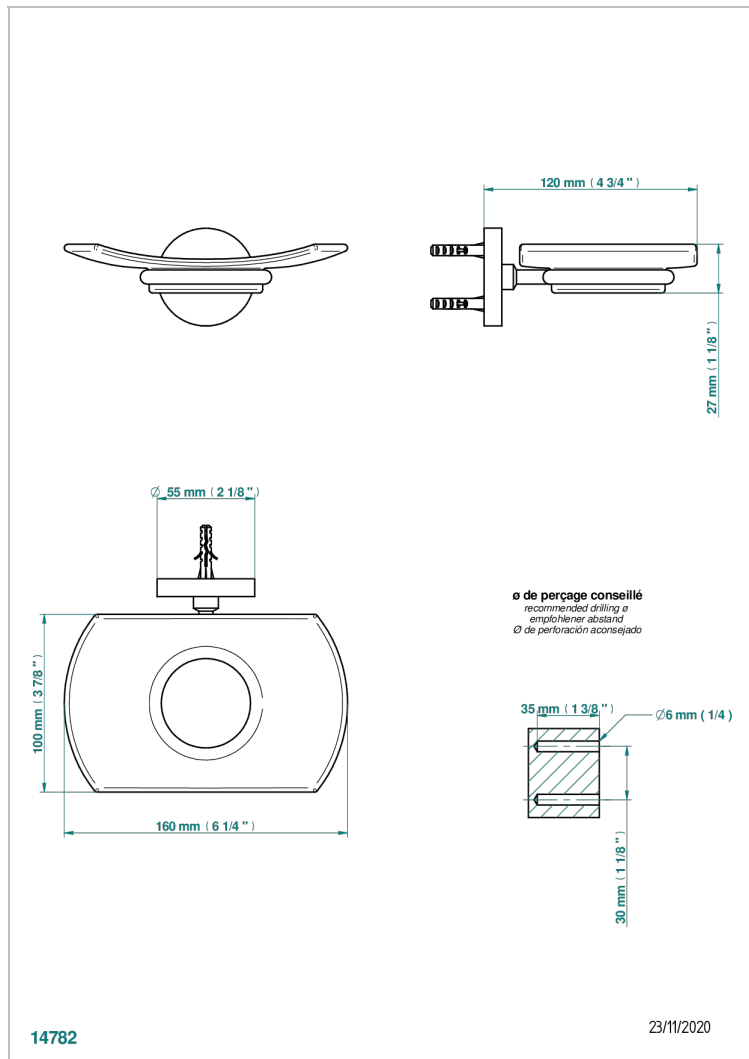

METAMORPHOSE, CARBON

G6C-500

Glass soap dish, wall mounted

CHARACTERISTIC

- Métamorphose, carbon
- Glass soap dish, wall mounted

AVAILABLE FINITIONS

Black nickel - D24
Blush PVD - H62
Brass color PVD - H49
Brown bronze color PVD - F33
Chrome polished - A02
Chrome polished / gold polished - G02