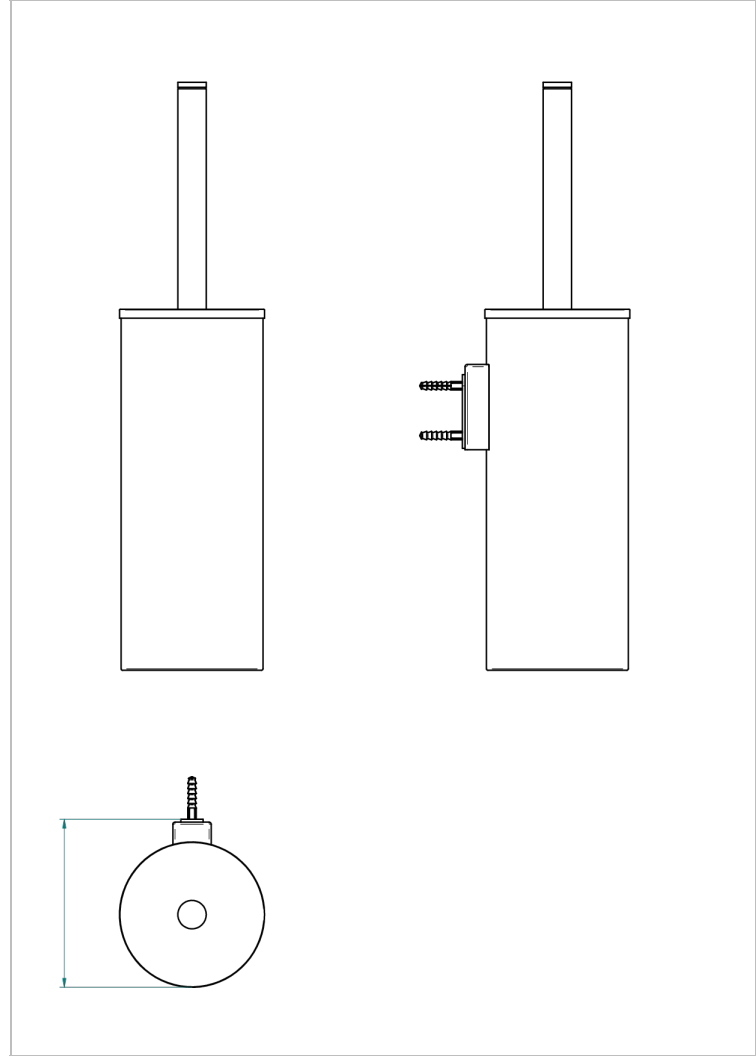

METAMORPHOSE, CARBON

G6C-4720C

Metal toilet brush holder with brush with cover wall mounted

THG[®]
PARIS

CHARACTERISTIC

- Métamorphose, carbon
- Metal toilet brush holder with brush with cover wall mounted