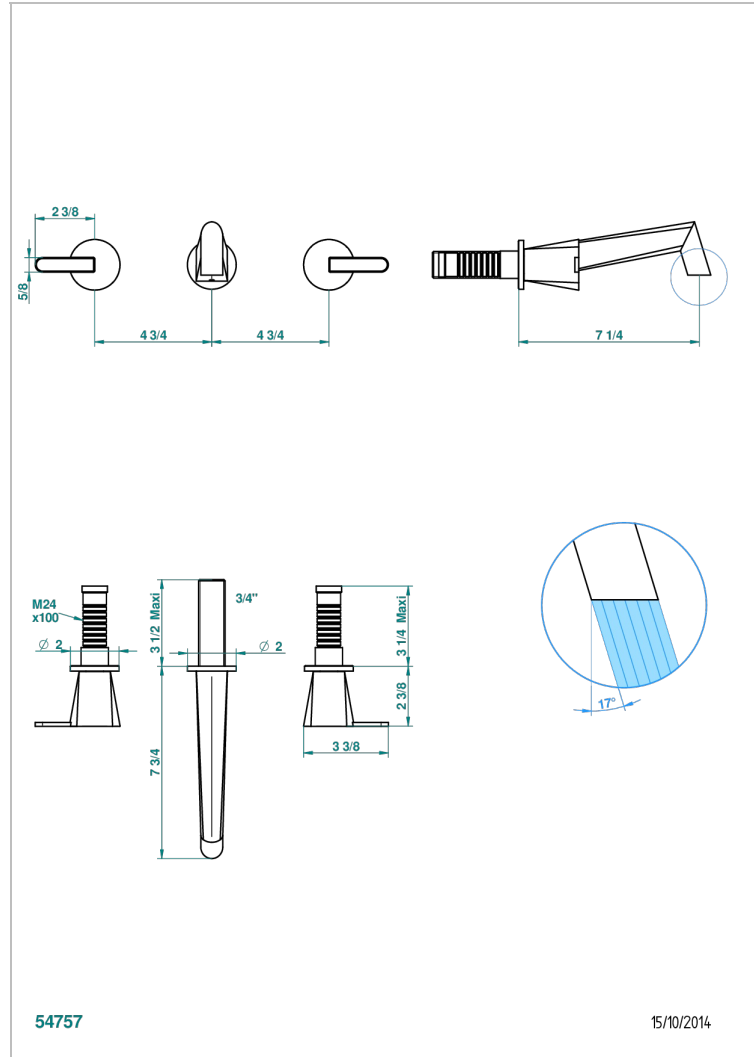

METAMORPHOSE, CARBON

G6C-40GBUS

Trim for wall mounted 3-hole lavatory set only

54757

15/10/2014

CHARACTERISTIC

- Métamorphose, carbon
- Trim for wall mounted 3-hole lavatory set only

TECHNICAL SPECS

- Recommandé : 3 bars (max. 5 bars) - Advised : 43,5 psi (max. 72 psi)
- 5,7 l/min à 3 bars (1.5 gpm at 43.5 psi)
- 1.2 gpm on demand in accordance with California's rules

RELATED SKU'S

- Ref. G00-40AM/US Rough parts for wall set (one counter clockwise and one clockwise cartridges)