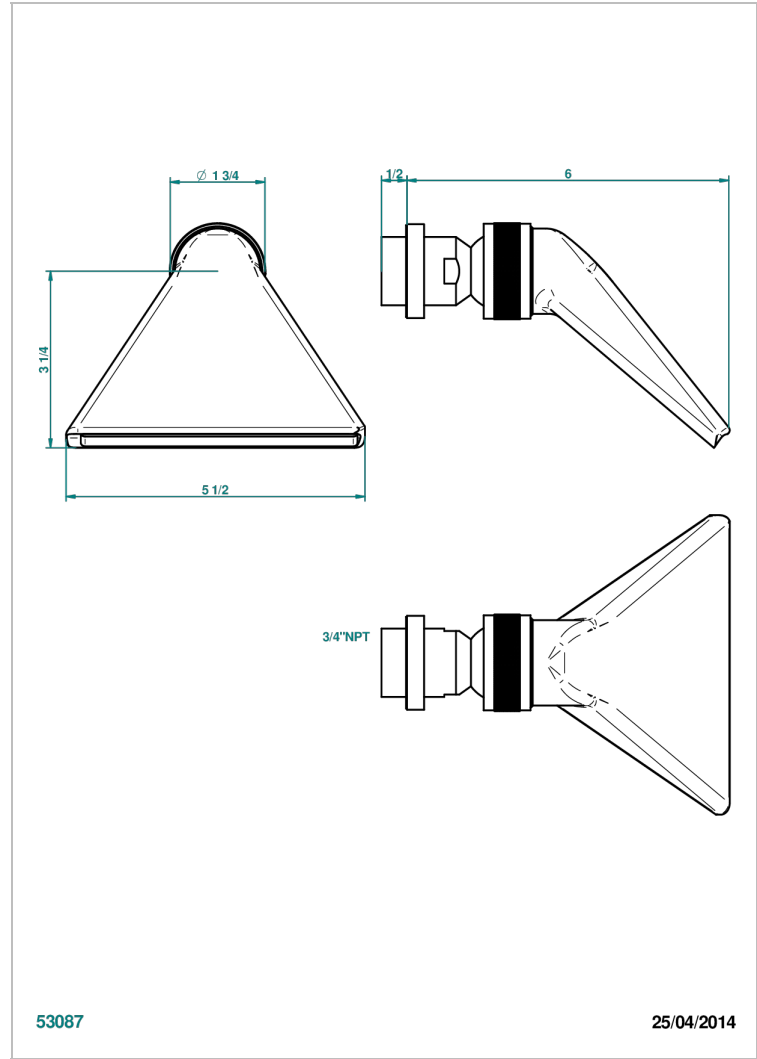

METAMORPHOSE, CARBON

G6C-3640/US

Shower head, cast deluge with 3/4" connection

CHARACTERISTIC

- Métamorphose, carbon
- Shower head, cast deluge with 3/4" connection

AVAILABLE FINITIONS

Black nickel - D24
Blush PVD - H62
Brass color PVD - H49
Brown bronze color PVD - F33
Chrome polished - A02
Chrome polished / gold polished - G02