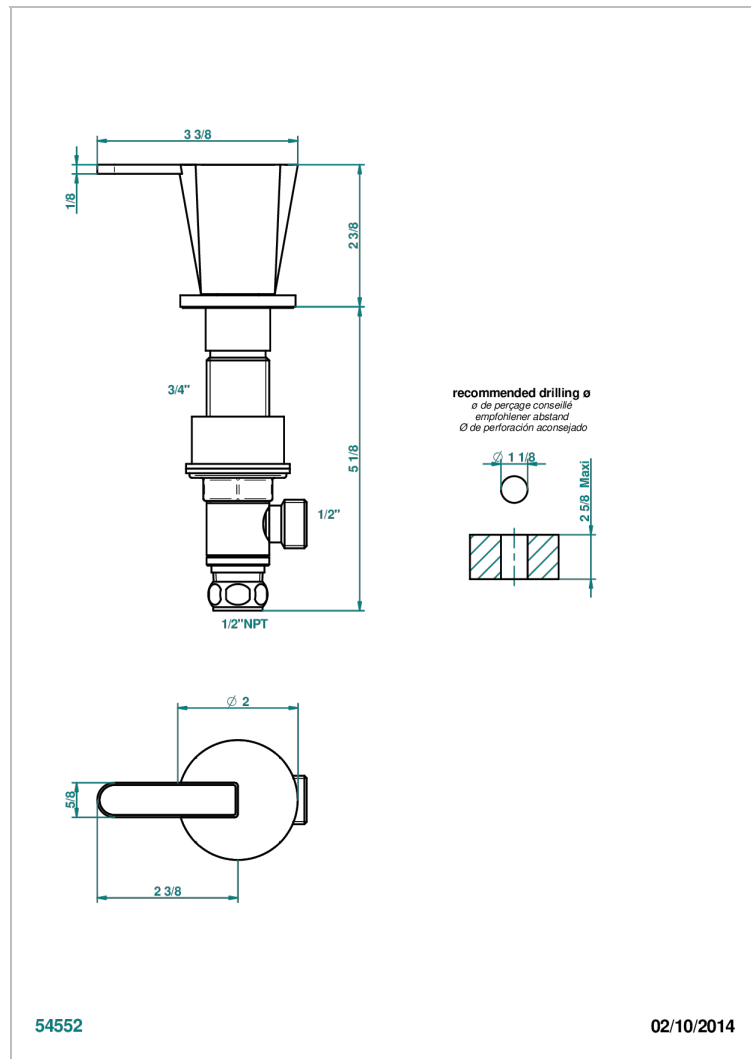

METAMORPHOSE, CARBON

G6C-35/HUS

1/2" deck valve with trim for lavatory - Hot

CHARACTERISTIC

- Métamorphose, carbon
- 1/2" deck valve with trim for lavatory - Hot

AVAILABLE FINITIONS

Black nickel - D24
 Blush PVD - H62
 Brass color PVD - H49
 Brown bronze color PVD - F33
 Chrome polished - A02
 Chrome polished / gold polished - G02