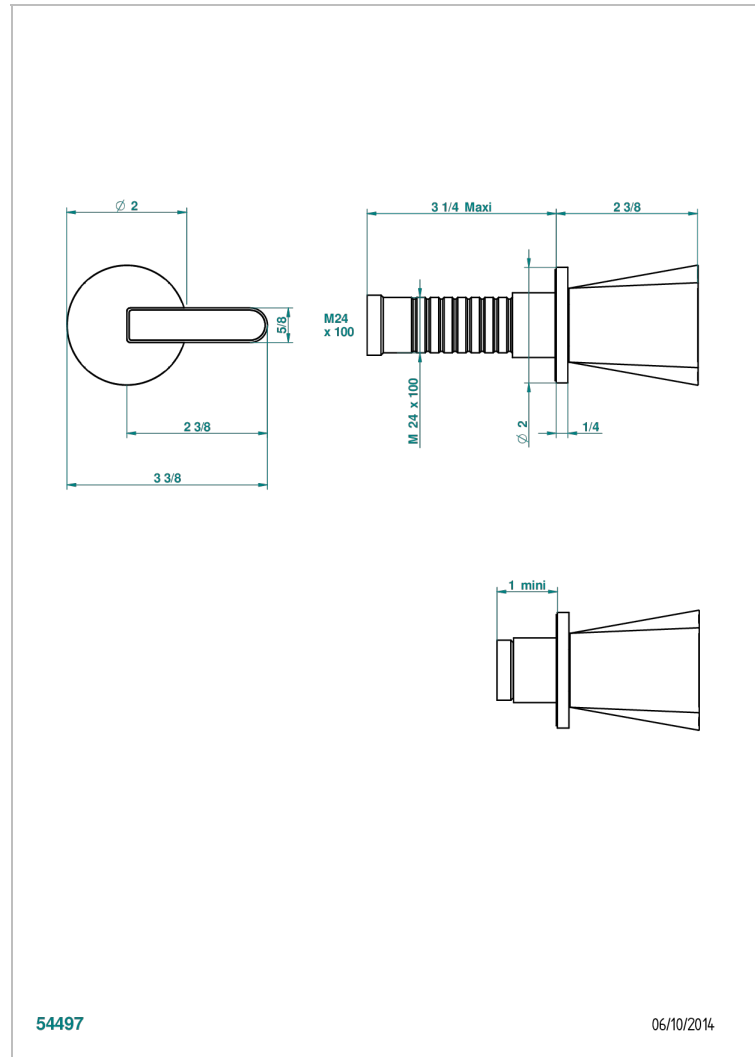

# METAMORPHOSE, CARBON

G6C-30B

Wall volume control 30 & 32 trim

THG<sup>®</sup>  
PARIS

54497

06/10/2014

## CHARACTERISTIC

- Métamorphose, carbon
- Wall volume control 30 & 32 trim

## RELATED SKU'S

- Ref. G00-32CUSA 3/4" Volume control wall valve with ceramic cartridge
- Ref. G00-32HUSA 3/4" Volume control wall valve with ceramic cartridge counterclockwise
- Ref. G00-30CUSA 1/2" volume control wall valve with ceramic cartridge
- Ref. G00-30HUSA 1/2" Volume control wall valve with ceramic cartridge counterclockwise