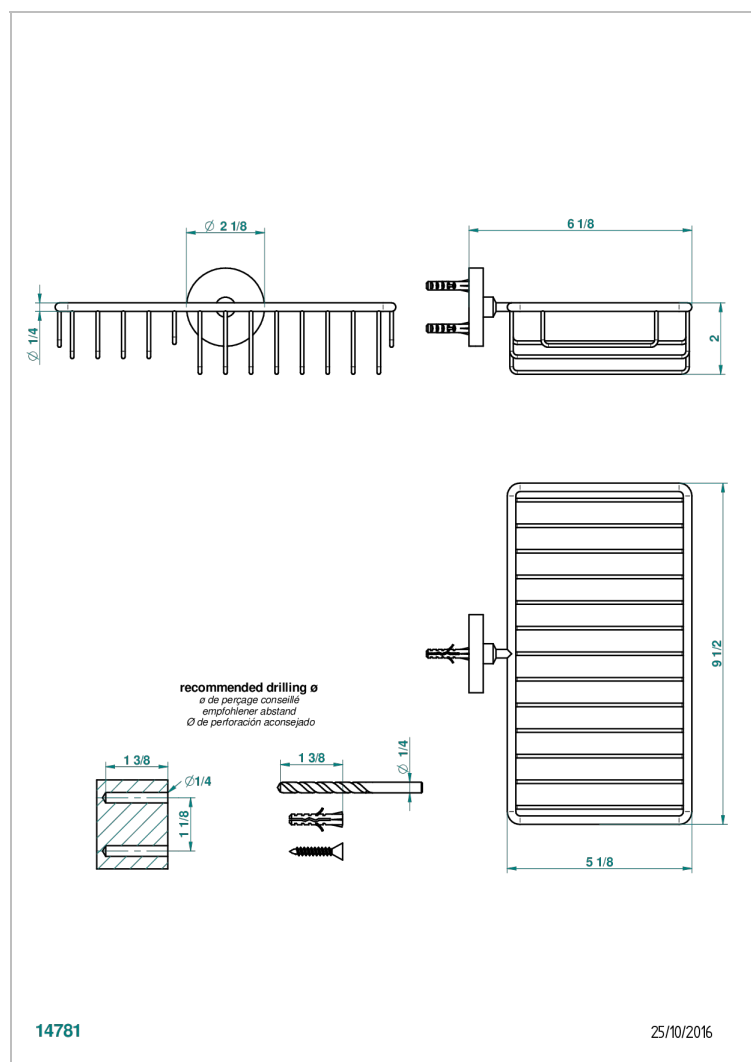

METAMORPHOSE, CARBON

G6C-2620

Soap and sponge holder, wall mounted

CHARACTERISTIC

- Métamorphose, carbon
- Soap and sponge holder, wall mounted

AVAILABLE FINITIONS

Black nickel - D24
Blush PVD - H62
Brass color PVD - H49
Brown bronze color PVD - F33
Chrome polished - A02
Chrome polished / gold polished - G02