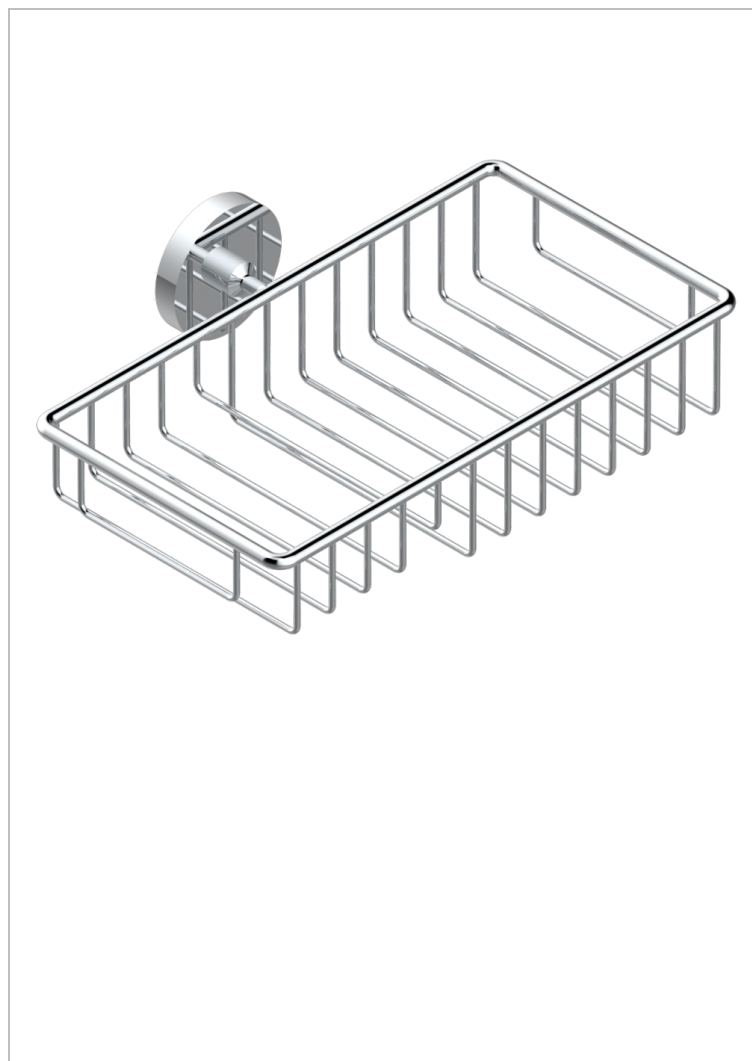

METAMORPHOSE, CARBON

G6C-2620

Soap and sponge holder, wall mounted

CHARACTERISTIC

- Métamorphose, carbon
- Soap and sponge holder, wall mounted

AVAILABLE FINITIONS

Black nickel - D24
Blush PVD - H62
Brass color PVD - H49
Brown bronze color PVD - F33
Chrome polished - A02
Chrome polished / gold polished - G02

Copper antique matt, coated - H07
Gold color PVD - H52
Gold mat - F07
Gold polished - F01
Gold satiney - F03
Graphite PVD - H64

Light coated bronze - D01
Matt Umber PVD - H67
Matt blush PVD - H60
Matt brass color PVD - H50
Matt brown bronze color PVD - F34
Matt chrome (American satin) - C02