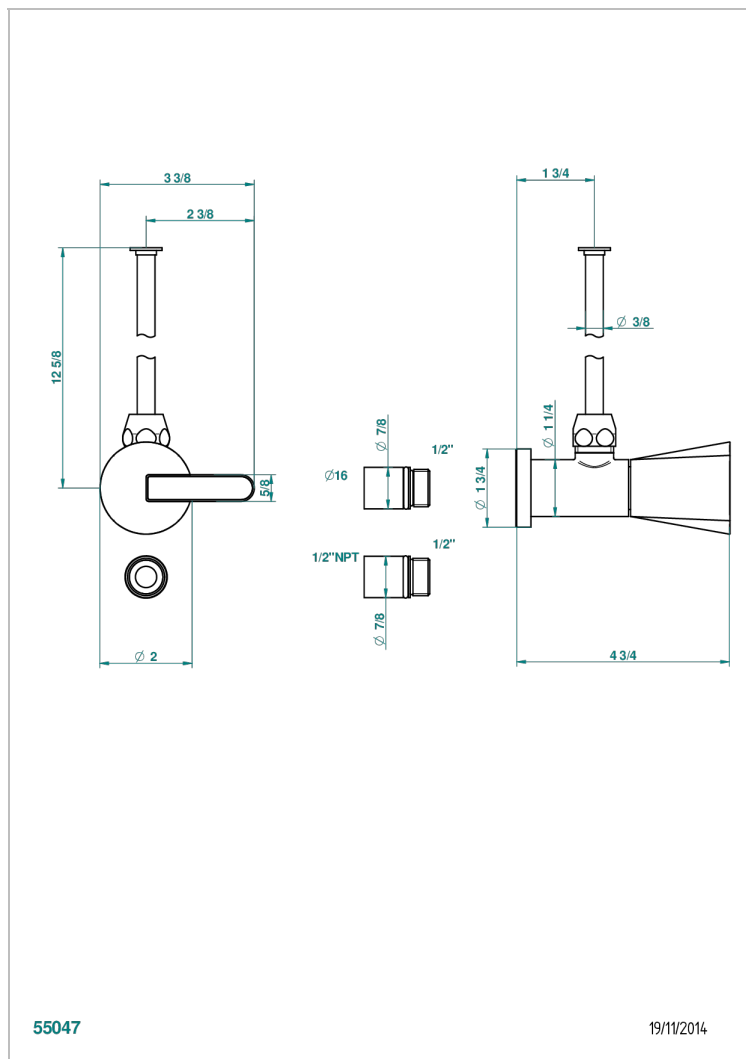

METAMORPHOSE, CARBON

G6C-181/SWC

Angle supply valve with 3/8" adaptor set for toilet

CHARACTERISTIC

- Métamorphose, carbon
- Angle supply valve with 3/8" adaptor set for toilet

AVAILABLE FINITIONS

Black nickel - D24