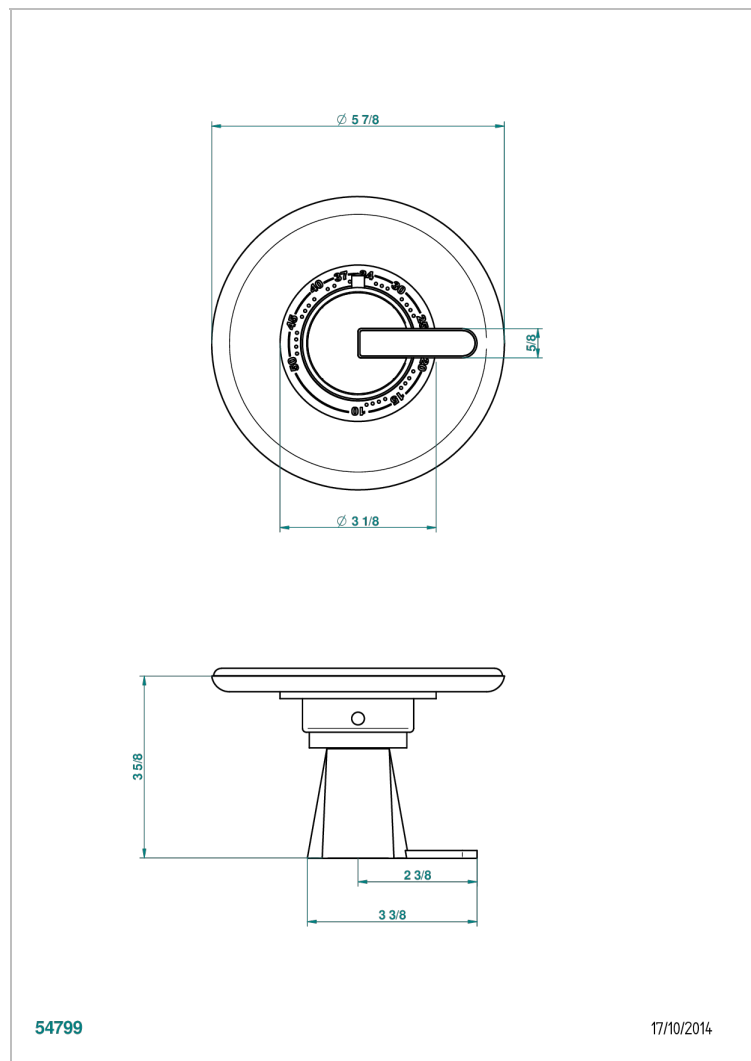

# METAMORPHOSE, CARBON

G6C-15EN16EM

Trim plate and handle for eurotherm valve 8200/us & 8300/us

## CHARACTERISTIC

- Métamorphose, carbon
- Trim plate and handle for eurotherm valve 8200/us & 8300/us