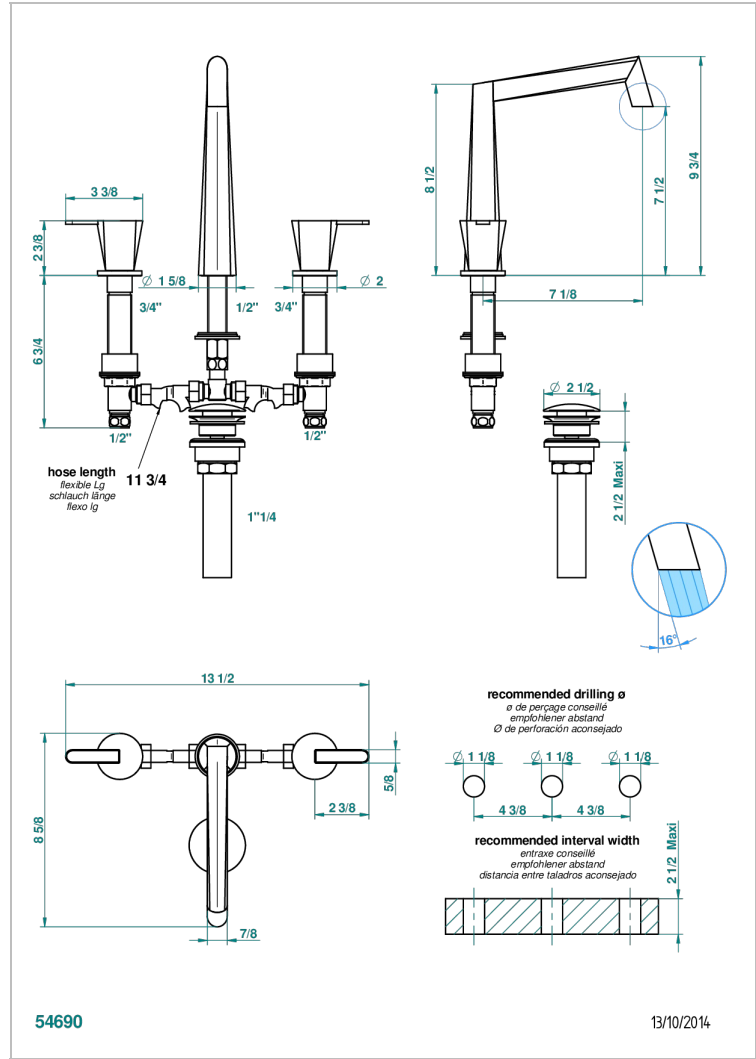

METAMORPHOSE, CARBON

G6C-151M/US

Widespread lavatory set with drain for 1 1/4" + countertop

CHARACTERISTIC

- Métamorphose, carbon
- Widespread lavatory set with drain for 1 1/4" + countertop

TECHNICAL SPECS

- Recommandé : 3 bars (max. 5 bars) - Advised : 43,5 psi (max. 72 psi)
- 5,7 l/min à 3 bars (1.5 gpm at 43.5 psi)
- 1.2 gpm on demand in accordance with California's rules

AVAILABLE FINITIONS

Black nickel - D24
Blush PVD - H62
Brass color PVD - H49
Brown bronze color PVD - F33
Chrome polished - A02
Chrome polished / gold polished - G02