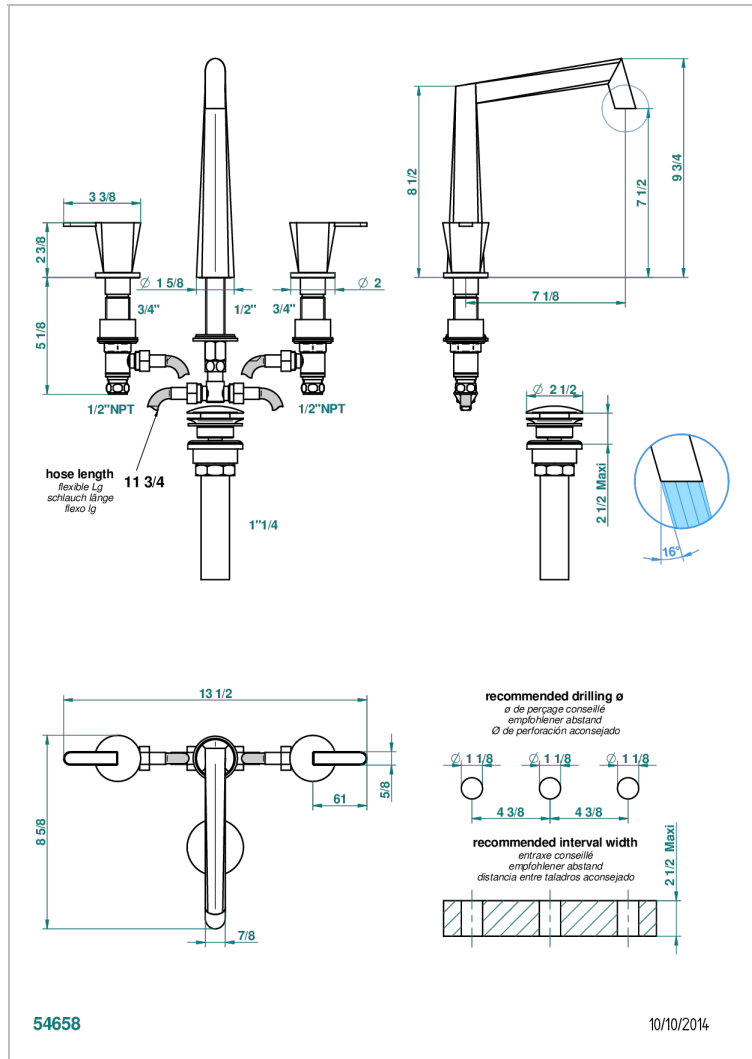

METAMORPHOSE, CARBON

G6C-151/US

Widespread lavatory set with drain

CHARACTERISTIC

- Métamorphose, carbon
- Widespread lavatory set with drain

TECHNICAL SPECS

- Recommandé : 3 bars (max. 5 bars) - Advised : 43,5 psi (max. 72 psi)
- 5,7 l/min à 3 bars (1.5 gpm at 43.5 psi)
- 1.2 gpm on demand in accordance with California's rules