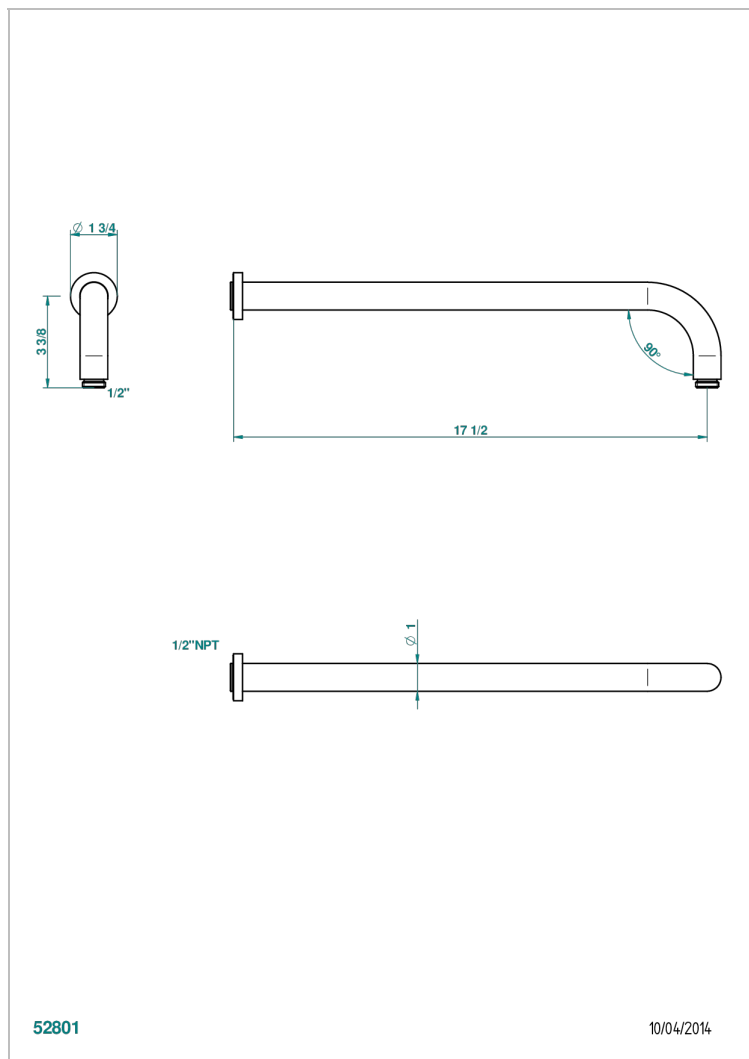

METAMORPHOSE WITH LEVER HANDLES

G6B-84L/US

Horizontal shower arm, 90°, lg: 17"

CHARACTERISTIC

- Métamorphose with lever handles
- Horizontal shower arm, 90°, lg: 17"

AVAILABLE FINITIONS

Black nickel - D24

Blush PVD - H62