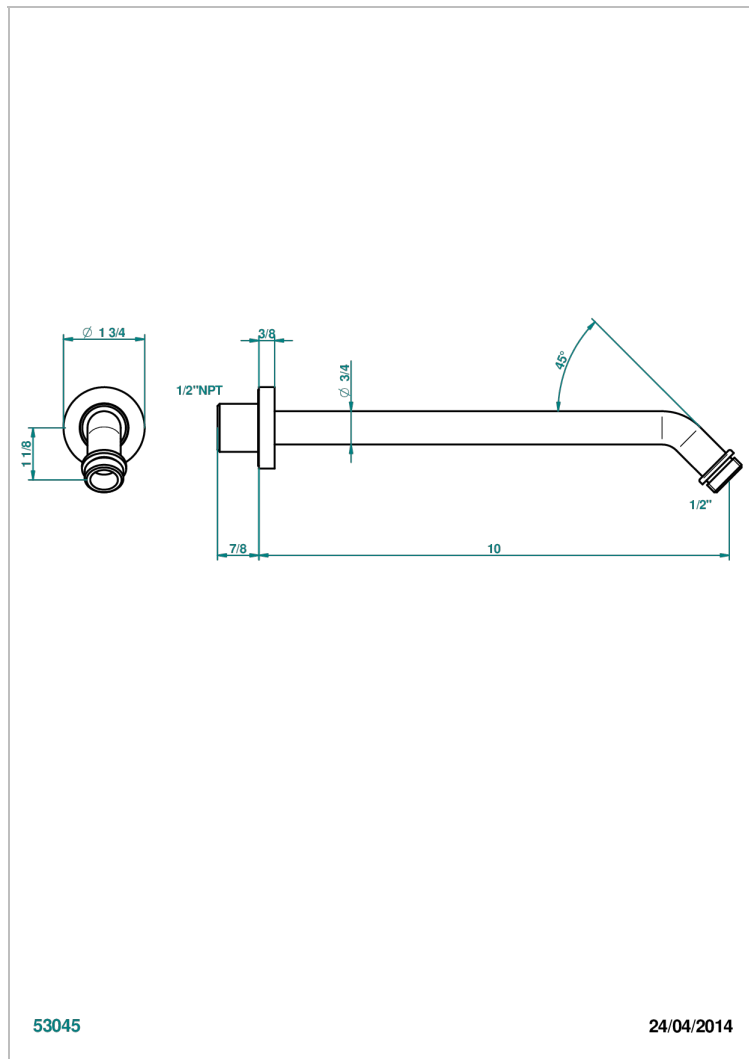

# METAMORPHOSE WITH LEVER HANDLES

G6B-84/US

Horizontal shower arm, 45°, lg: 10"

53045

24/04/2014

## CHARACTERISTIC

- Métamorphose with lever handles
- Horizontal shower arm, 45°, lg: 10"