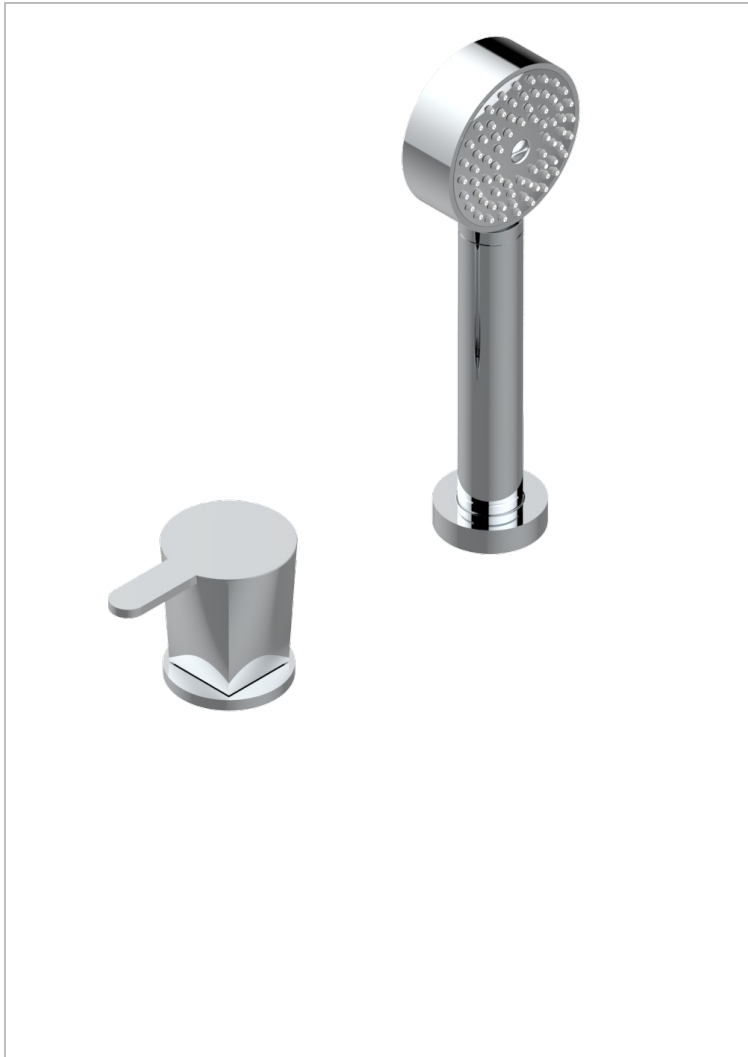

# METAMORPHOSE WITH LEVER HANDLES

G6B-6532/60A

Deck mounted mixer with handshower, progressive cartridge

54780

16/10/2014

## CHARACTERISTIC

- Métamorphose with lever handles
- Deck mounted mixer with handshower, progressive cartridge

## AVAILABLE FINITIONS

Black nickel - D24  
 Blush PVD - H62  
 Brass color PVD - H49  
 Brown bronze color PVD - F33  
 Chrome polished - A02  
 Chrome polished / gold polished - G02

Copper antique matt, coated - H07  
 Gold color PVD - H52  
 Gold mat - F07  
 Gold polished - F01  
 Gold satiney - F03  
 Graphite PVD - H64