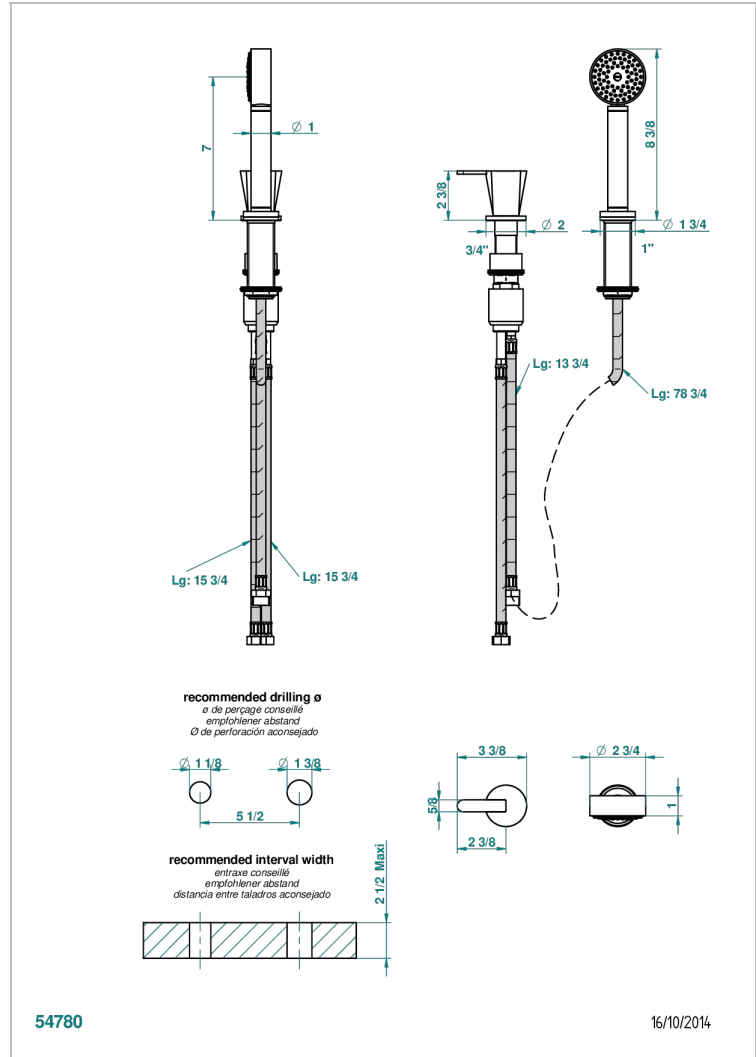

# METAMORPHOSE WITH LEVER HANDLES

G6B-6532/60A

Deck mounted mixer with handshower, progressive cartridge

54780

16/10/2014

## CHARACTERISTIC

- Métamorphose with lever handles
- Deck mounted mixer with handshower, progressive cartridge