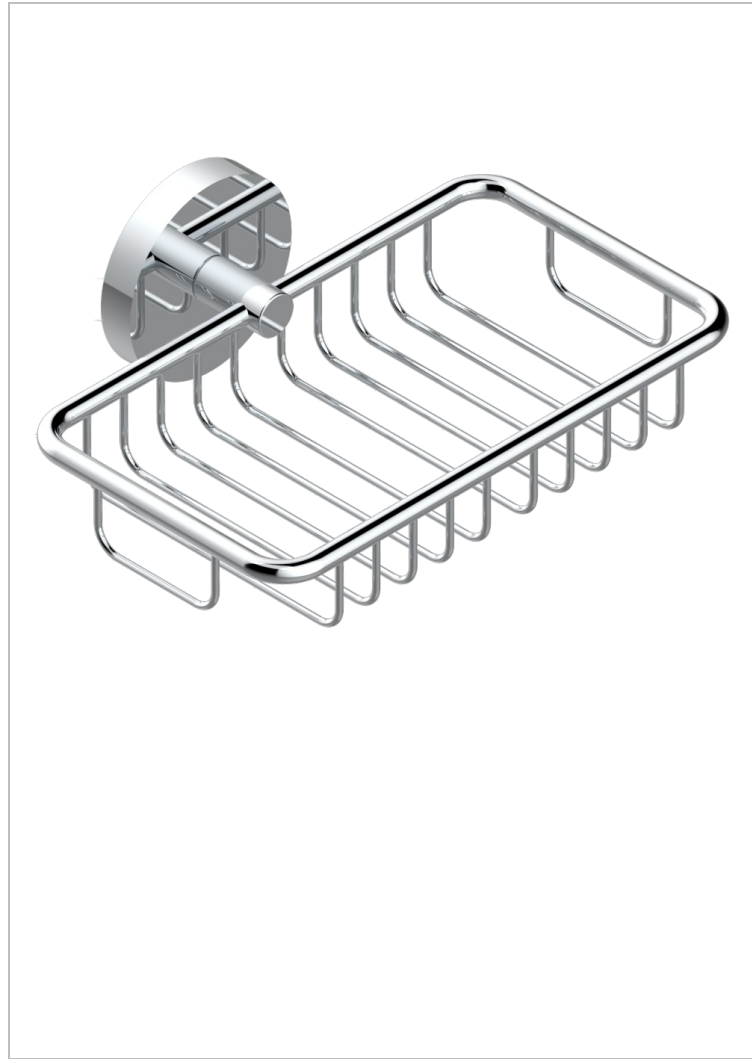

METAMORPHOSE WITH LEVER HANDLES

G6B-620

Soap basket, wall mounted 6"1/4 x 3"5/8

CHARACTERISTIC

- Métamorphose with lever handles
- Soap basket, wall mounted 6"1/4 x 3"5/8

AVAILABLE FINITIONS

Black nickel - D24

Blush PVD - H62

Brass color PVD - H49

Brown bronze color PVD - F33

Chrome polished - A02

Chrome polished / gold polished - G02

Copper antique matt, coated - H07

Gold color PVD - H52

Gold mat - F07