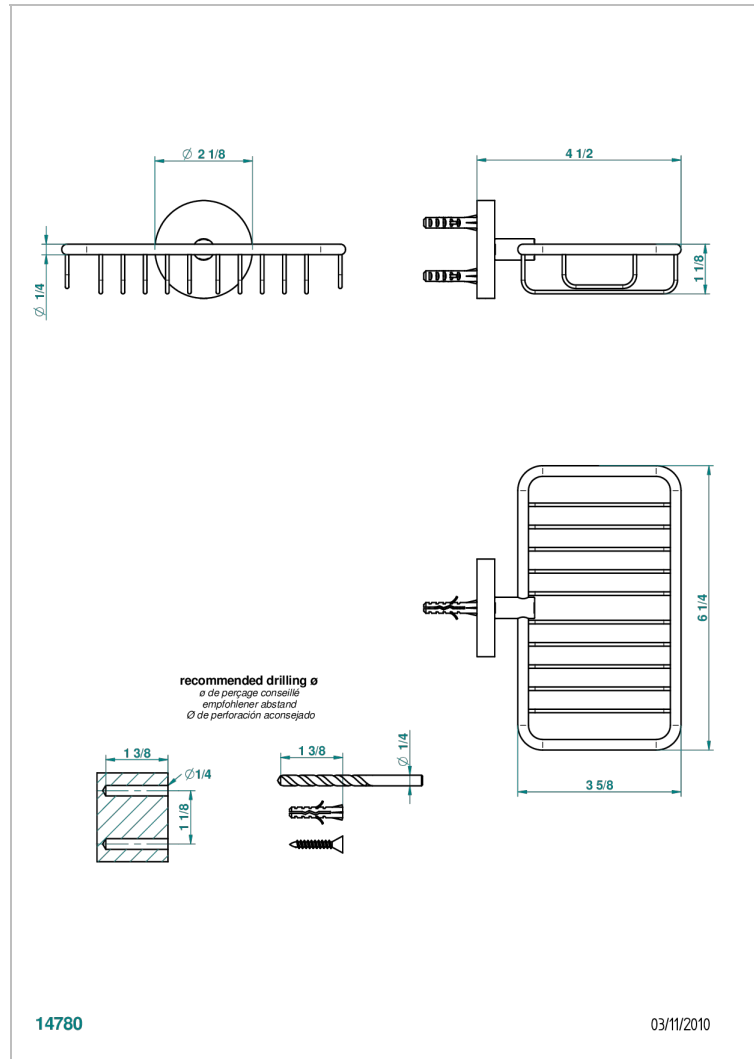

METAMORPHOSE WITH LEVER HANDLES

G6B-620

Soap basket, wall mounted 6"1/4 x 3"5/8

CHARACTERISTIC

- Métamorphose with lever handles
- Soap basket, wall mounted 6"1/4 x 3"5/8

AVAILABLE FINITIONS

Black nickel - D24