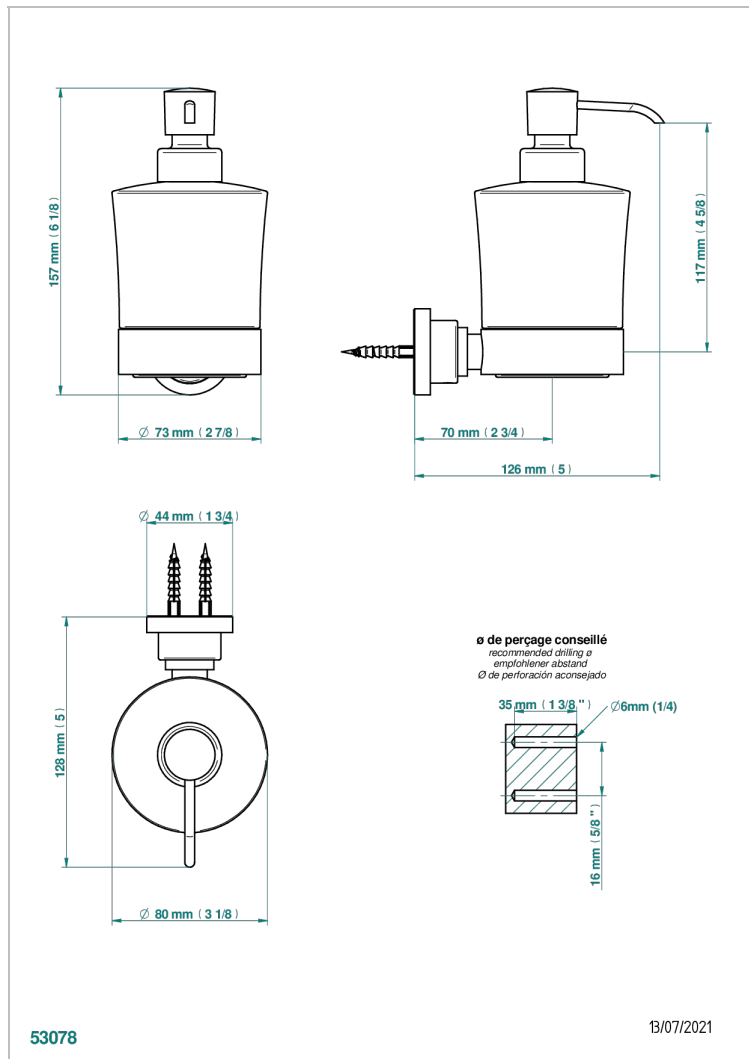

METAMORPHOSE WITH LEVER HANDLES

G6B-613

Liquid soap dispenser

CHARACTERISTIC

- Métamorphose with lever handles
- Liquid soap dispenser

AVAILABLE FINITIONS

Black nickel - D24

Blush PVD - H62