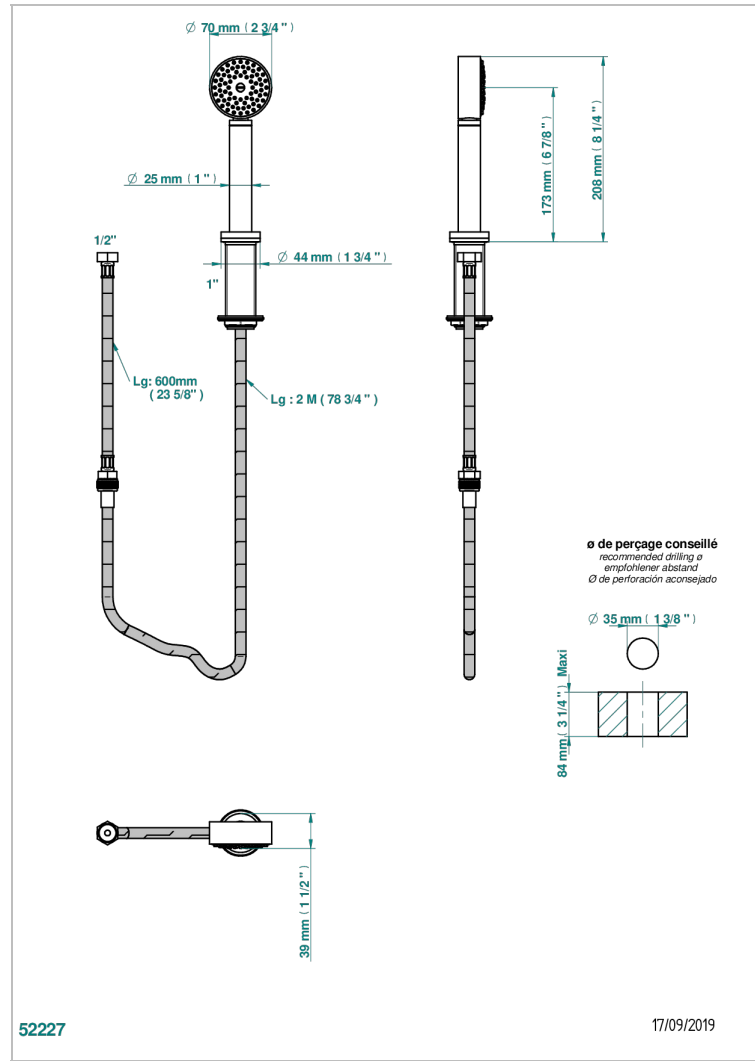

METAMORPHOSE WITH LEVER HANDLES

G6B-60A

Deck mounted hand shower, with hose

CHARACTERISTIC

- Métamorphose with lever handles
- Deck mounted hand shower, with hose

TECHNICAL SPECS

- Recommandé : 3 bars (max. 5 bars) - Advised : 43,5 psi (max. 72 psi)
- 9,5 l/min à 3 bars (2.5 gpm at 43.5 psi)

AVAILABLE FINITIONS

Black nickel - D24
Blush PVD - H62
Brass color PVD - H49
Brown bronze color PVD - F33
Chrome polished - A02
Chrome polished / gold polished - G02

Copper antique matt, coated - H07
Gold color PVD - H52
Gold mat - F07
Gold polished - F01
Gold satiney - F03
Graphite PVD - H64