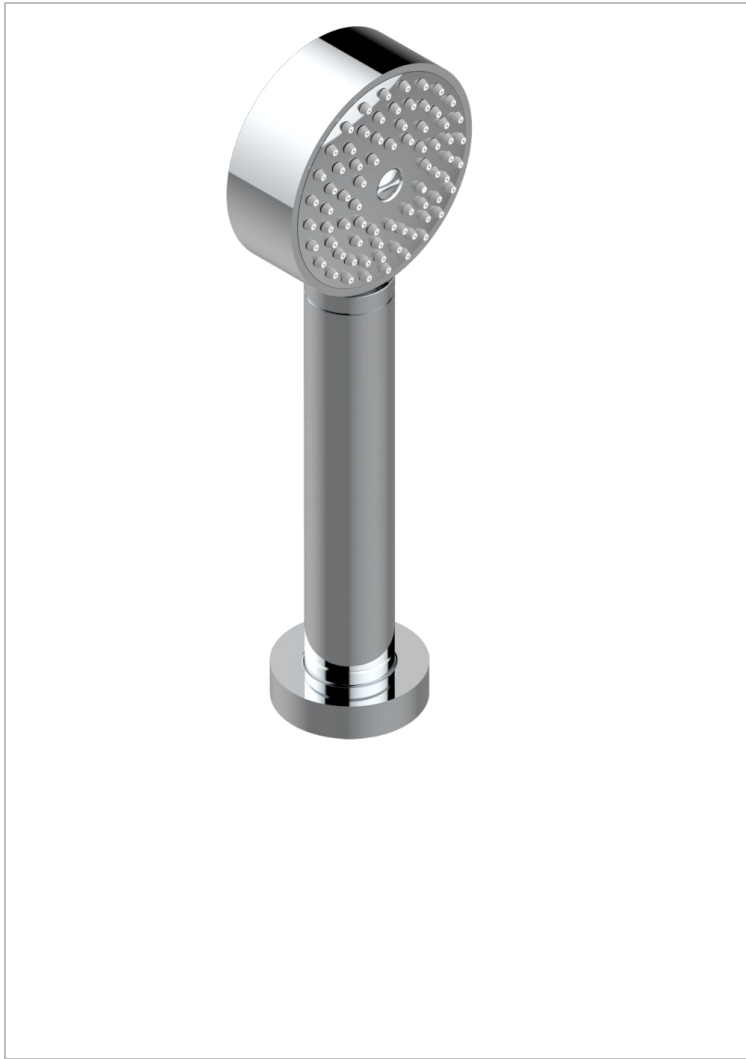

METAMORPHOSE WITH LEVER HANDLES

G6B-60A

Deck mounted hand shower, with hose

CHARACTERISTIC

- Métamorphose with lever handles
- Deck mounted hand shower, with hose

TECHNICAL SPECS

- Recommandé : 3 bars (max. 5 bars) - Advised : 43,5 psi (max. 72 psi)
- 9,5 l/min à 3 bars (2.5 gpm at 43.5 psi)

AVAILABLE FINITIONS

Black nickel - D24
Blush PVD - H62
Brass color PVD - H49
Brown bronze color PVD - F33
Chrome polished - A02
Chrome polished / gold polished - G02

Copper antique matt, coated - H07
Gold color PVD - H52
Gold mat - F07
Gold polished - F01
Gold satiney - F03
Graphite PVD - H64

Light coated bronze - D01
Matt Umber PVD - H67
Matt blush PVD - H60
Matt brass color PVD - H50
Matt brown bronze color PVD - F34
Matt chrome (American satin) - C02

Matt gold color PVD - H53
Matt graphite PVD - H65
Matt nickel (American satin) - C01
Matt nickel color PVD - H56
Nickel antique / Sovereign - H28
Nickel color PVD - H55

Nickel polished - B01
Rose Gold - F27
Satin chrome - C03
Silver polished, antique - H03
Silver rhodium - F18
Soft gold - F30