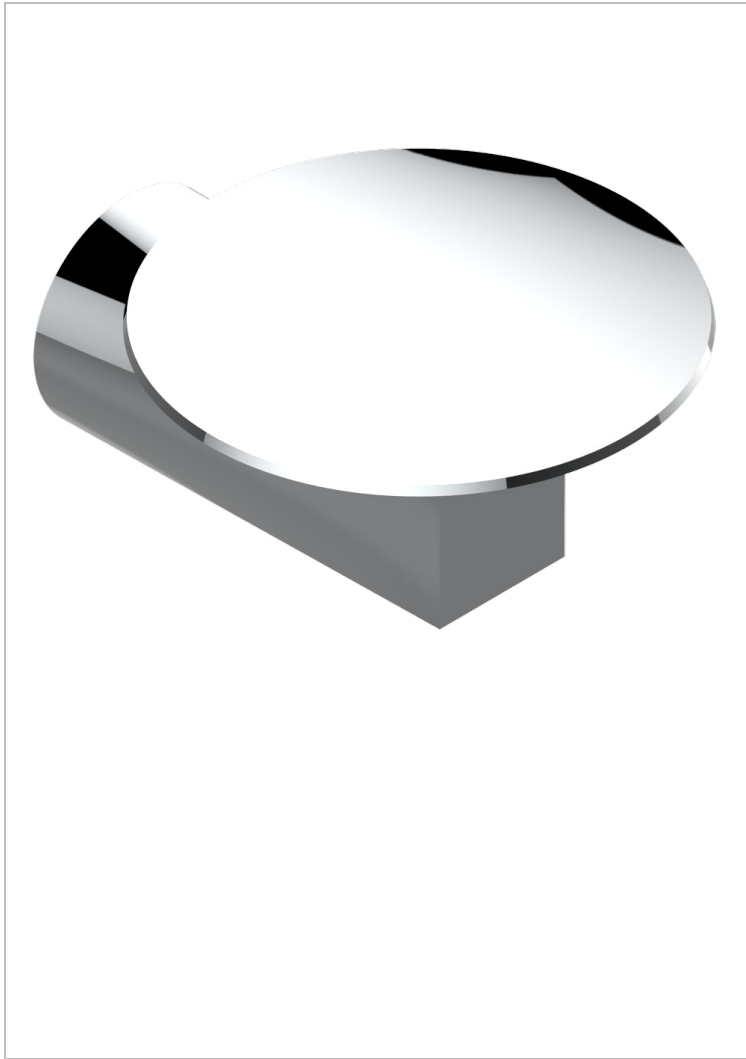

METAMORPHOSE WITH LEVER HANDLES

G6B-546

Soap dish, wall mounted, 4" diameter

CHARACTERISTIC

- Métamorphose with lever handles
- Soap dish, wall mounted, 4" diameter

AVAILABLE FINITIONS

Black nickel - D24
 Blush PVD - H62
 Brass color PVD - H49
 Brown bronze color PVD - F33
 Chrome polished - A02
 Chrome polished / gold polished - G02

Copper antique matt, coated - H07
 Gold color PVD - H52
 Gold mat - F07
 Gold polished - F01
 Gold satiny - F03
 Graphite PVD - H64

Light coated bronze - D01
 Matt Umber PVD - H67
 Matt blush PVD - H60
 Matt brass color PVD - H50
 Matt brown bronze color PVD - F34
 Matt chrome (American satin) - C02

Matt gold color PVD - H53
 Matt graphite PVD - H65
 Matt nickel (American satin) - C01
 Matt nickel color PVD - H56
 Nickel antique / Sovereign - H28
 Nickel color PVD - H55

Nickel polished - B01
 Rose Gold - F27
 Satin chrome - C03
 Silver polished, antique - H03
 Silver rhodium - F18
 Soft gold - F30