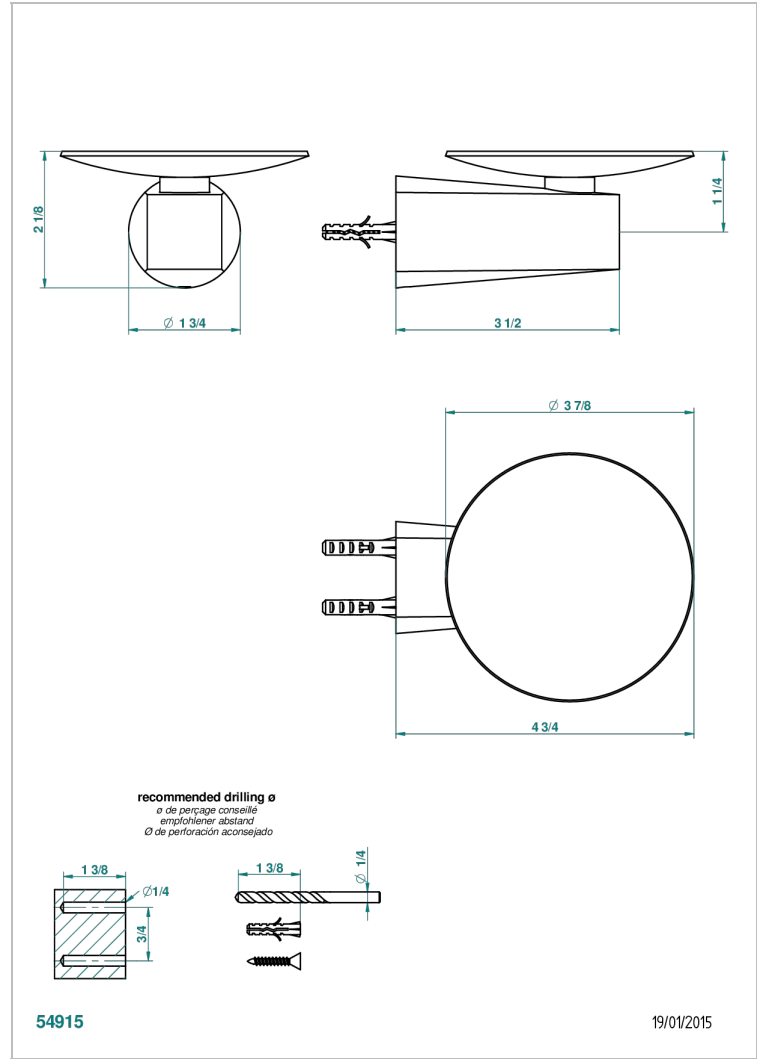

METAMORPHOSE WITH LEVER HANDLES

G6B-546

Soap dish, wall mounted, 4" diameter

CHARACTERISTIC

- Métamorphose with lever handles
- Soap dish, wall mounted, 4" diameter

AVAILABLE FINITIONS

Black nickel - D24
 Blush PVD - H62
 Brass color PVD - H49
 Brown bronze color PVD - F33
 Chrome polished - A02
 Chrome polished / gold polished - G02