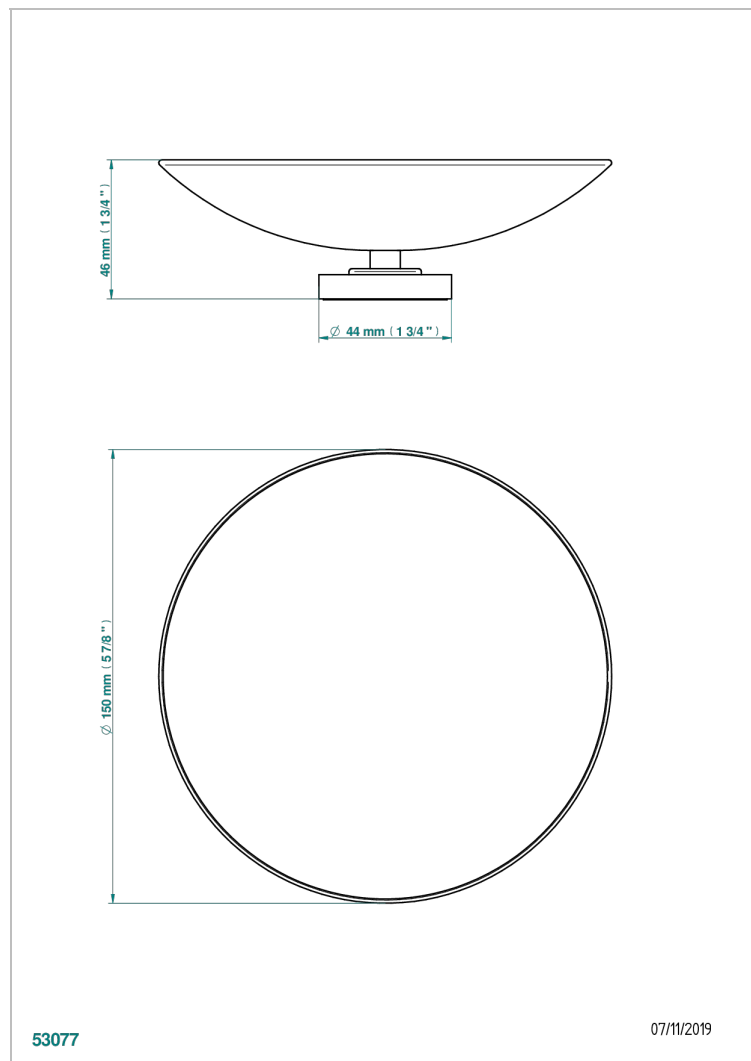

METAMORPHOSE WITH LEVER HANDLES

G6B-544GM

Soap dish, freestanding , 6" diameter

CHARACTERISTIC

- Métamorphose with lever handles
- Soap dish, freestanding , 6" diameter

AVAILABLE FINITIONS

Black nickel - D24