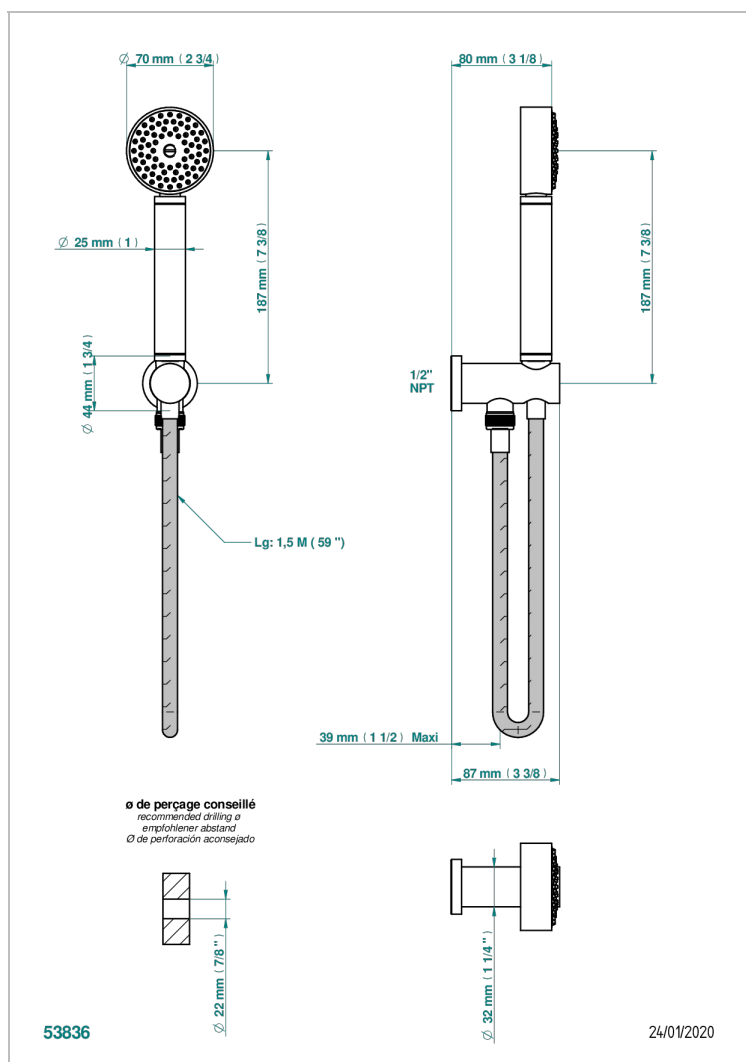

# METAMORPHOSE WITH LEVER HANDLES

G6B-54/US

Wall mounted handshower with integrated fixed hook

## CHARACTERISTIC

- Métamorphose with lever handles
- Wall mounted handshower with integrated fixed hook

Nickel antique / Sovereign - H28

Nickel color PVD - H55

Nickel polished - B01

Rose Gold - F27

Satin chrome - C03

Silver polished, antique - H03

Silver rhodium - F18

Soft gold - F30